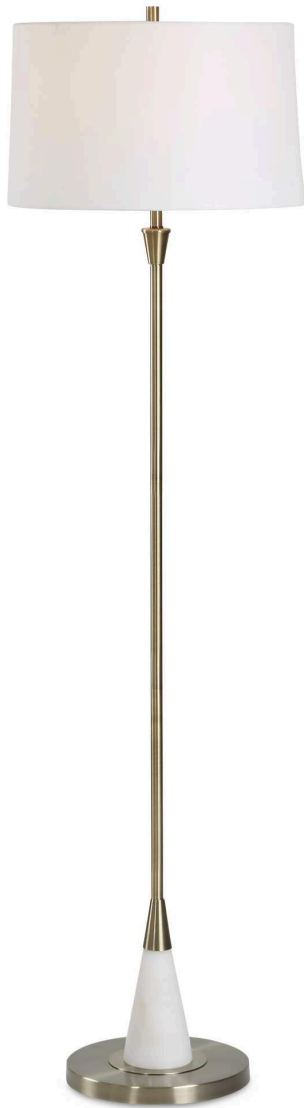

# SALT & LIGHT

## FLOOR LAMP

W26177-1

The simplicity of this metal floor lamp will complement rather than compete with your decor. The clean silhouette is grounded by a tapered white marble base, offering a subtle touch of natural luxury without overwhelming the space. The antique brass finish adds warmth, while the slightly tapered off-white linen shade provides soft, comfortable illumination.

<b>Dimensions:</b>	63 H, Shade 10H X 17 Dia. (in)
<b>Weight:</b>	21
<b>Ship Via:</b>	Small Parcel