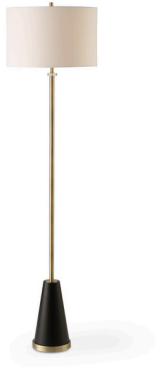

## TABLE LAMP

W26149-1

Elevate your space with this modern silhouette that will complement any interior style. Designed with a sleek tapered metal body, the striking black finish and antique brass accents are enhanced with a crystal element, adding to the visual appeal. A round shade in off-white linen completes the sophisticated look. Also available in a floor lamp, W26148-1.

<b>Dimensions:</b>	28 H, Shade 11H X 15 Dia. (in)
<b>Weight:</b>	9
<b>Ship Via:</b>	Small Parcel

### **FLOOR LAMP W26148-1**

Elevate your space with this modern silhouette that will complement any interior style. Designed with a sleek tapered metal body, the striking black finish and antique brass accents are enhanced with a crystal element, adding to the visual appeal. A round shade in off-white linen completes the sophisticated look. Also available in a floor lamp, W26148-1.

- Dimensions: 28 H, Shade 11H X 15 Dia. (in)
  - Weight: 9
  - Ship Via: Small Parcel
-