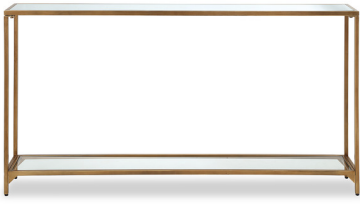

SALT & LIGHT

ACCENT FURNITURE

W23006

The narrow, simple profile of this iron console table will make it perfect for a foyer or any limited space. The clean lines and modern design are accented in a satin black finish. The top shelf is mirrored, with tempered glass on the lower shelf. Anti tip hardware included. Also available in a warm gold finish, item W23005.

Dimensions:	56 W X 30 H X 8 D (in)
Weight:	31
Ship Via:	Small Parcel

Complementary Items

ACCENT FURNITURE W23005

The narrow, simple profile of this iron console table will make it perfect for a foyer or any limited space. The clean lines and modern design are accented in a satin black finish. The top shelf is mirrored, with tempered glass on the lower shelf. Anti tip hardware included. Also available in a warm gold finish, item W23005.

- Dimensions: 56 W X 30 H X 8 D (in)
 - Weight: 31
 - Ship Via: Small Parcel
-