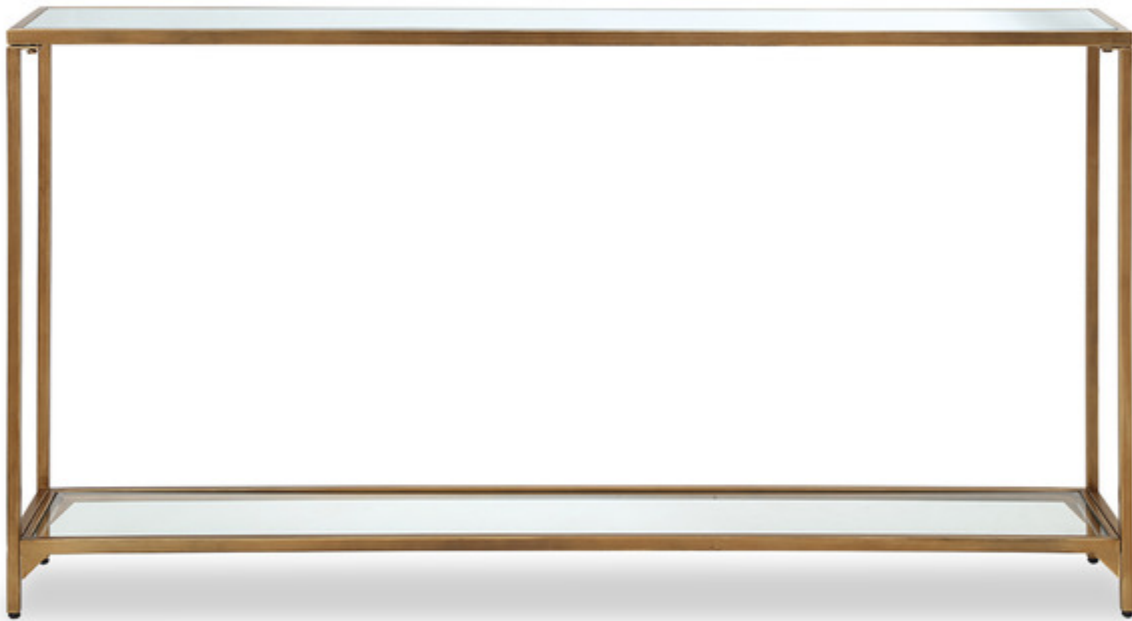

SALT & LIGHT

ACCENT FURNITURE

W23005

The narrow, simple profile of this iron console table will make it perfect for a foyer or any limited space. The clean lines and modern design are accented in a warm gold finish. The top shelf is mirrored, with tempered glass on the lower shelf. Anti tip hardware included. Also available in satin black, item W23006.

Dimensions:	56 W X 30 H X 8 D (in)
Weight:	31
Ship Via:	Small Parcel

Complementary Items

ACCENT FURNITURE W23006

The narrow, simple profile of this iron console table will make it perfect for a foyer or any limited space. The clean lines and modern design are accented in a warm gold finish. The top shelf is mirrored, with tempered glass on the lower shelf. Anti tip hardware included. Also available in satin black, item W23006.

- Dimensions: 56 W X 30 H X 8 D (in)
 - Weight: 31
 - Ship Via: Small Parcel
-