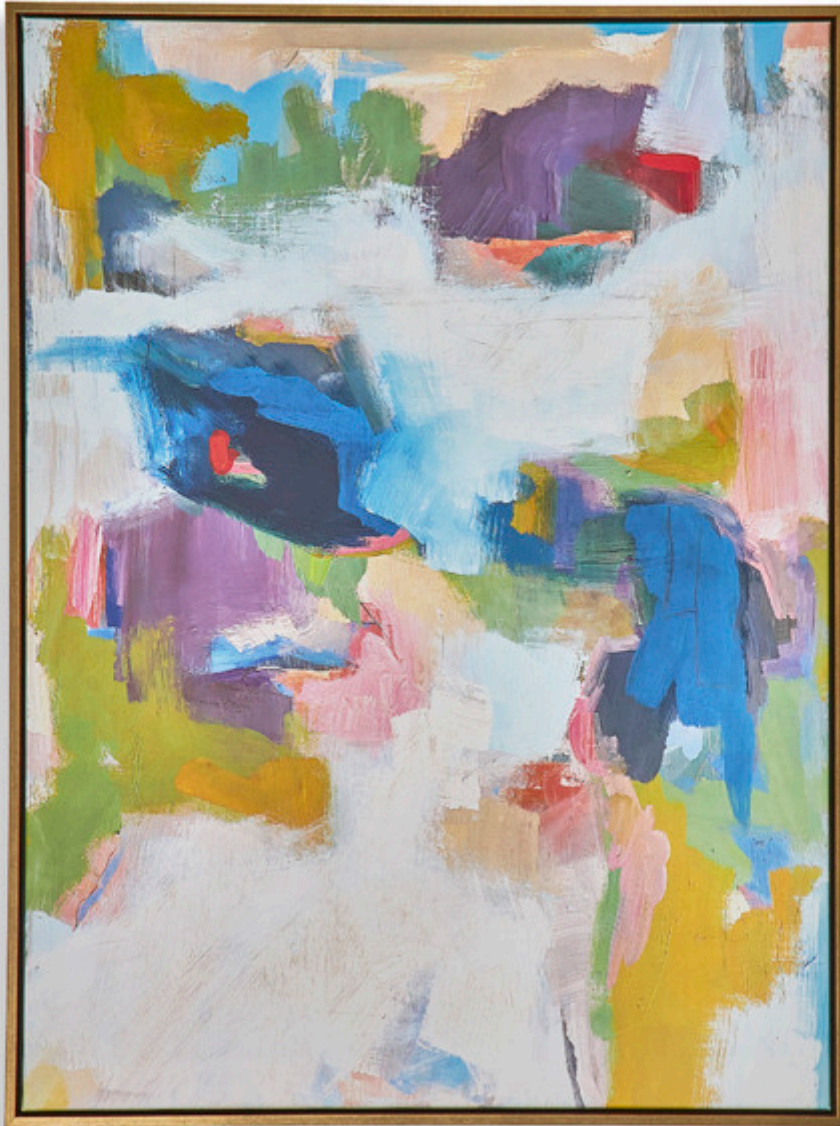

SALT & LIGHT

Framed Canvas

W03001

Bursting with color, this giclee on canvas portrays a sense of enjoyment. "Days Like This" is elevated with a gold, solid wood gallery frame and may be hung either vertically or horizontally. This canvas is handcrafted and printed in the USA. Artwork by Leigh Ann Van Fossan.

Dimensions:	31 W X 41 H X 1 D (in)
Weight:	11
Ship Via:	Small Parcel