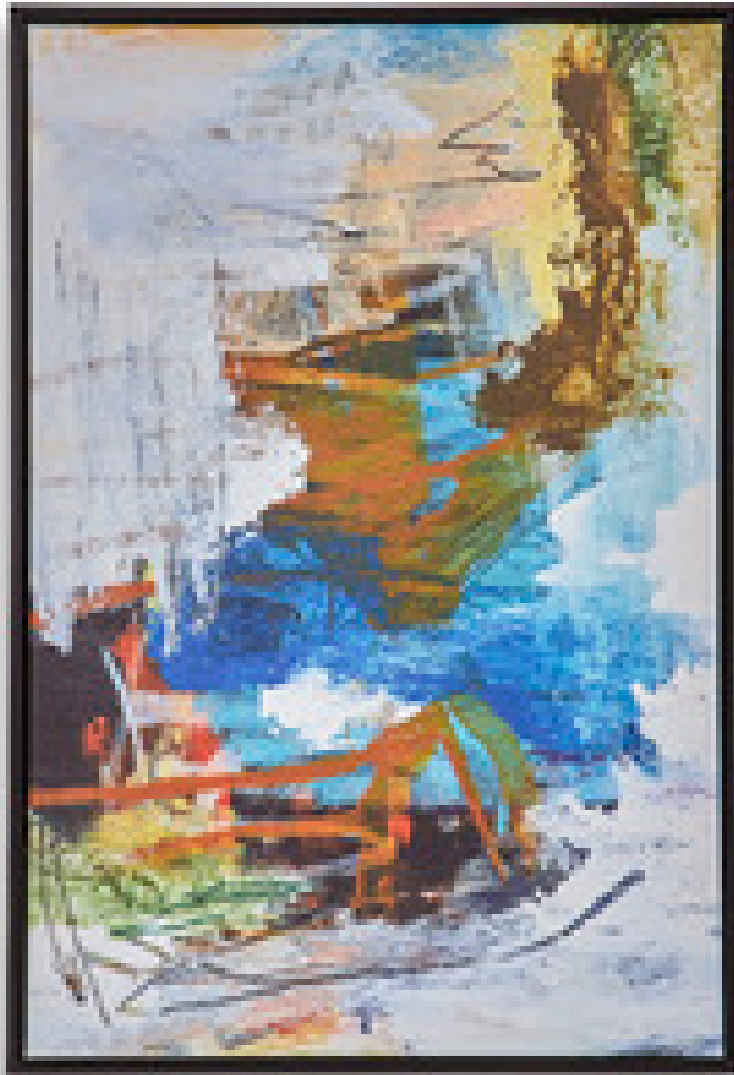

SALT & LIGHT

Framed Canvas

W03000

This colorful artwork will brighten any room. The beautiful blue center of this abstract serves as a focal point and is surrounded by crisp white strokes and multiple accent colors. "Destination" is set in a black, solid wood gallery frame. May be hung either vertically or horizontally. This giclee on canvas is handcrafted and printed in the USA. Artwork by Marisol Evora.

Dimensions:	25 W X 37 H X 1 D (in)
Weight:	9
Ship Via:	Small Parcel