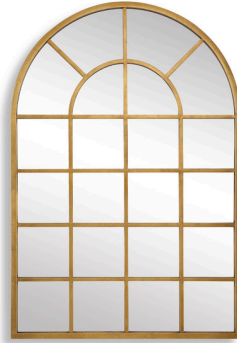

## MIRROR

W00635

Finished in a matte black, this metal, arched windowpane frame will add interest to any space.

**Dimensions:** 30 W X 44 H X 1 D (in)

**Weight:** 41

**Ship Via:** Small Parcel

### **MIRROR W00442**

Finished in a matte black, this metal, arched windowpane frame will add interest to any space.

- Dimensions: 30 W X 44 H X 1 D (in)
  - Weight: 41
  - Ship Via: Small Parcel
- 

### **MIRROR W00533**

Finished in a matte black, this metal, arched windowpane frame will add interest to any space.

- Dimensions: 30 W X 44 H X 1 D (in)
  - Weight: 41
  - Ship Via: Small Parcel
-