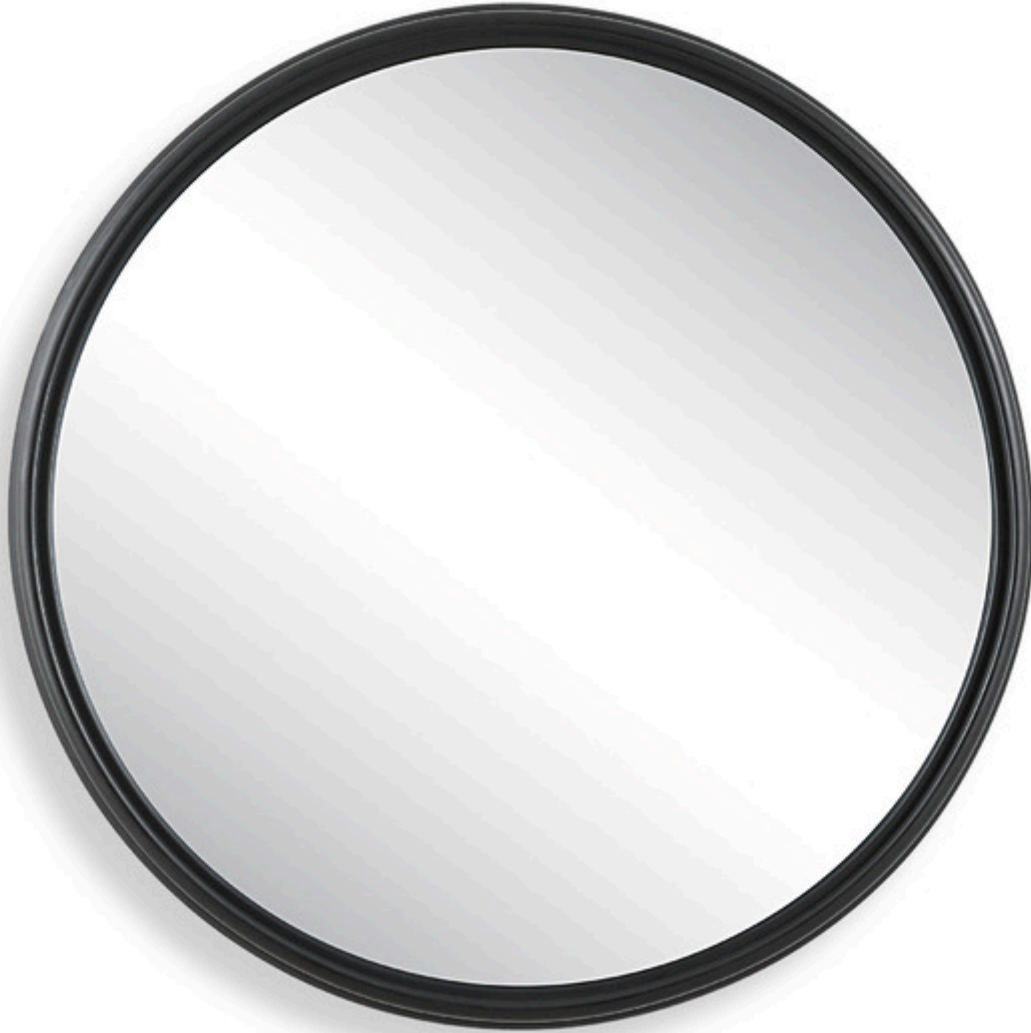

SALT & LIGHT

MIRROR

W00626

This 32" round mirror features a unique stacked frame construction, boasting a slightly smaller frame layered atop a slightly larger one, creating a dimensional effect. The rounded edges of both frames soften the look, adding a touch of subtle refinement. Finished in a matte black, this mirror is a blend of contemporary design and timeless elegance.

Dimensions:	32 W X 32 H X 2 D (in)
Weight:	22
Ship Via:	Small Parcel