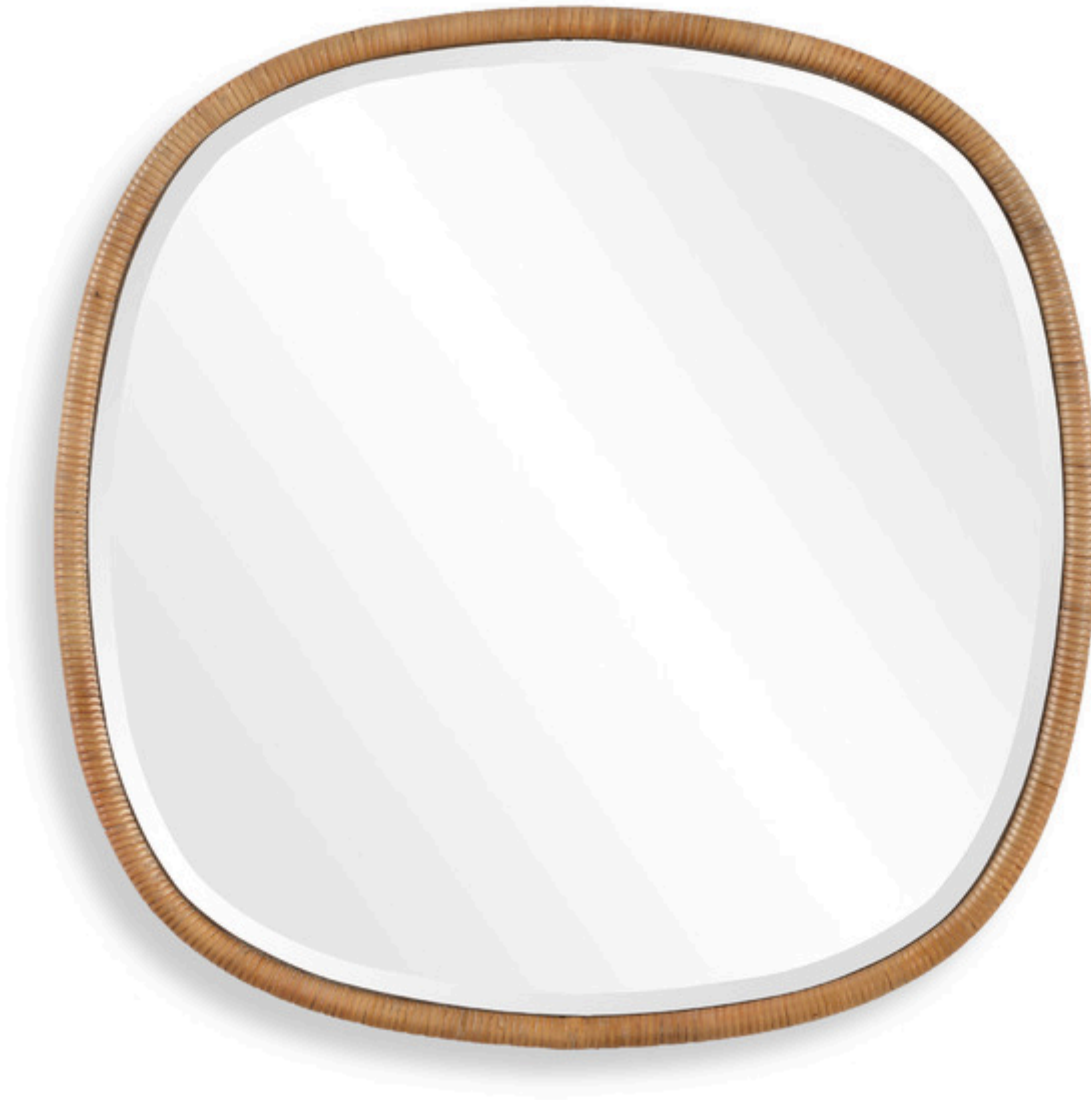

SALT & LIGHT

MIRROR

W00624

Perfect for a coastal setting, this unique shaped mirror is wrapped with natural rattan. This updated version of the classic round mirror is 34" and is finished with a .75" bevel.

Dimensions:	34 W X 34 H X 2 D (in)
Weight:	27
Ship Via:	Small Parcel