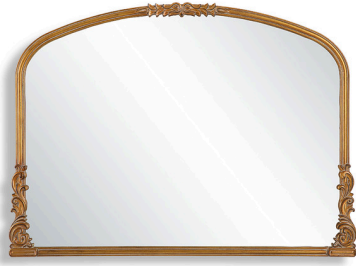

SALT & LIGHT

MIRROR

W00623

Adorned with intricate, ornate details, this Baroque style mirror features a gracefully arched top that brings a touch of grandeur to any room. Constructed with engineered wood, this frame is finished in a rich antique gold, making it a centerpiece of any room.

| | |
|--------------------|------------------------|
| Dimensions: | 24 W X 36 H X 1 D (in) |
| Weight: | 18 |
| Ship Via: | Small Parcel |

Complementary Items

MIRROR W00573

Adorned with intricate, ornate details, this Baroque style mirror features a gracefully arched top that brings a touch of grandeur to any room. Constructed with engineered wood, this frame is finished in a rich antique gold, making it a centerpiece of any room.

- Dimensions: 24 W X 36 H X 1 D (in)
 - Weight: 18
 - Ship Via: Small Parcel
-

MIRROR W00574

Adorned with intricate, ornate details, this Baroque style mirror features a gracefully arched top that brings a touch of grandeur to any room. Constructed with engineered wood, this frame is finished in a rich antique gold, making it a centerpiece of any room.

- Dimensions: 24 W X 36 H X 1 D (in)
 - Weight: 18
 - Ship Via: Small Parcel
-