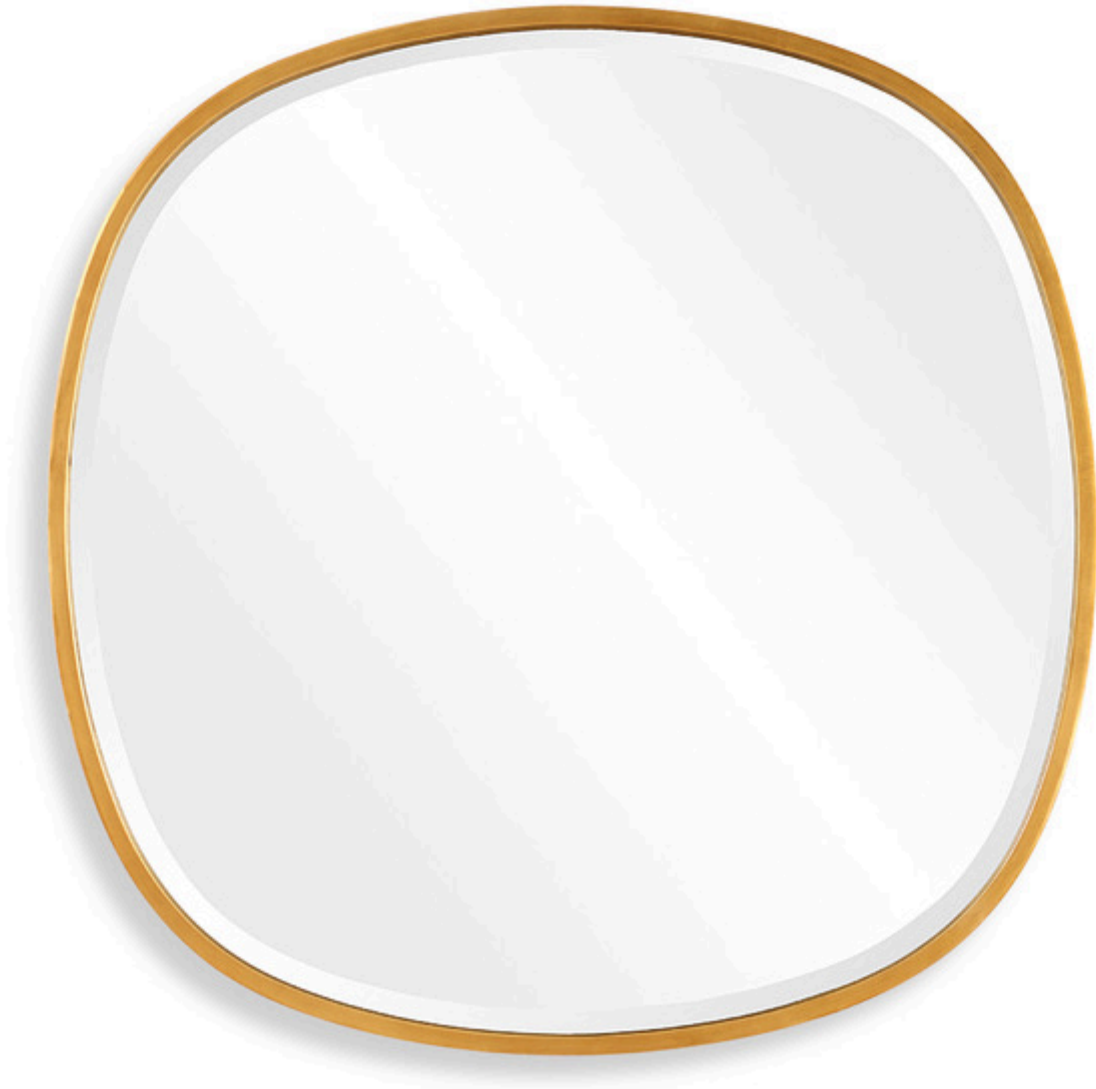

SALT & LIGHT

MIRROR

W00622

This irregular shaped iron mirror is a modern version of the classic round. Finished in a gold leaf, this 30" framed mirror has a 1" bevel.

Dimensions:	30 W X 30 H X 2 D (in)
Weight:	28
Ship Via:	Small Parcel