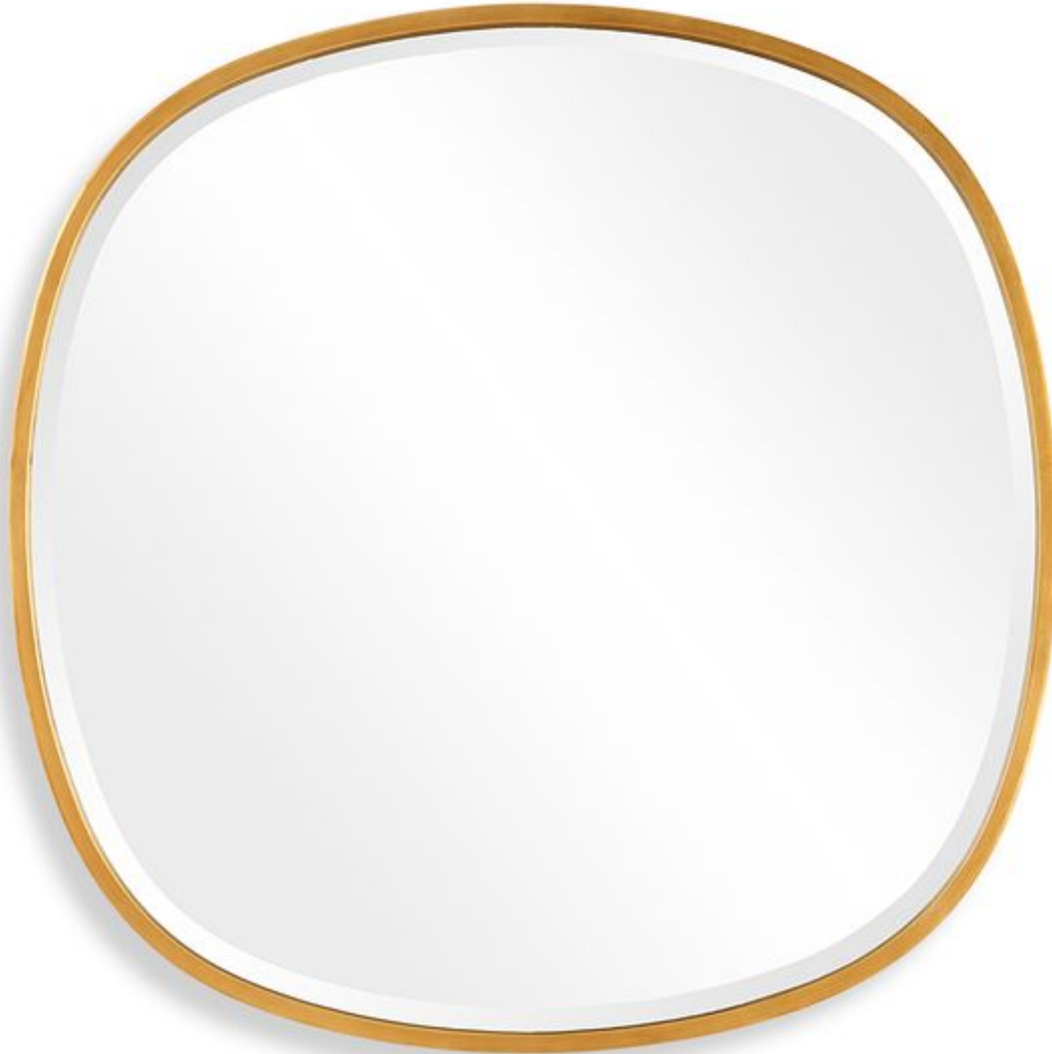

# SALT & LIGHT

## MIRROR

W00622

This irregular shaped iron mirror is a modern version of the classic round. Finished in a gold leaf, this 30" framed mirror has a 1" bevel.

<b>Dimensions:</b>	30 W X 30 H X 2 D (in)
<b>Weight:</b>	23
<b>Ship Via:</b>	Small Parcel