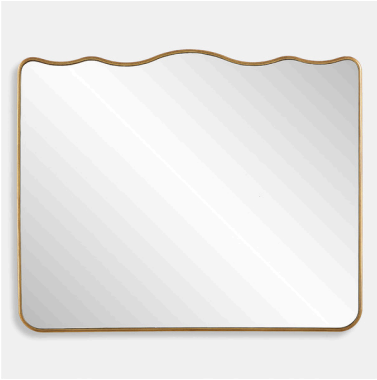

## MIRROR

W00620

Featuring distinct radius corners and a captivating wavy top design, this unique silhouette creates a nice balance of form and style. Finished in black, the frame's profile has a rounded edge, just enough to add detail but not take away from the overall distinctive design. Whether placed above a fireplace mantel, console table or as a standalone piece on a feature wall, this mirror will elevate the decor.

### **MIRROR W00619**

Featuring distinct radius corners and a captivating wavy top design, this unique silhouette creates a nice balance of form and style. Finished in black, the frame's profile has a rounded edge, just enough to add detail but not take away from the overall distinctive design. Whether placed above a fireplace mantel, console table or as a standalone piece on a feature wall, this mirror will elevate the decor.