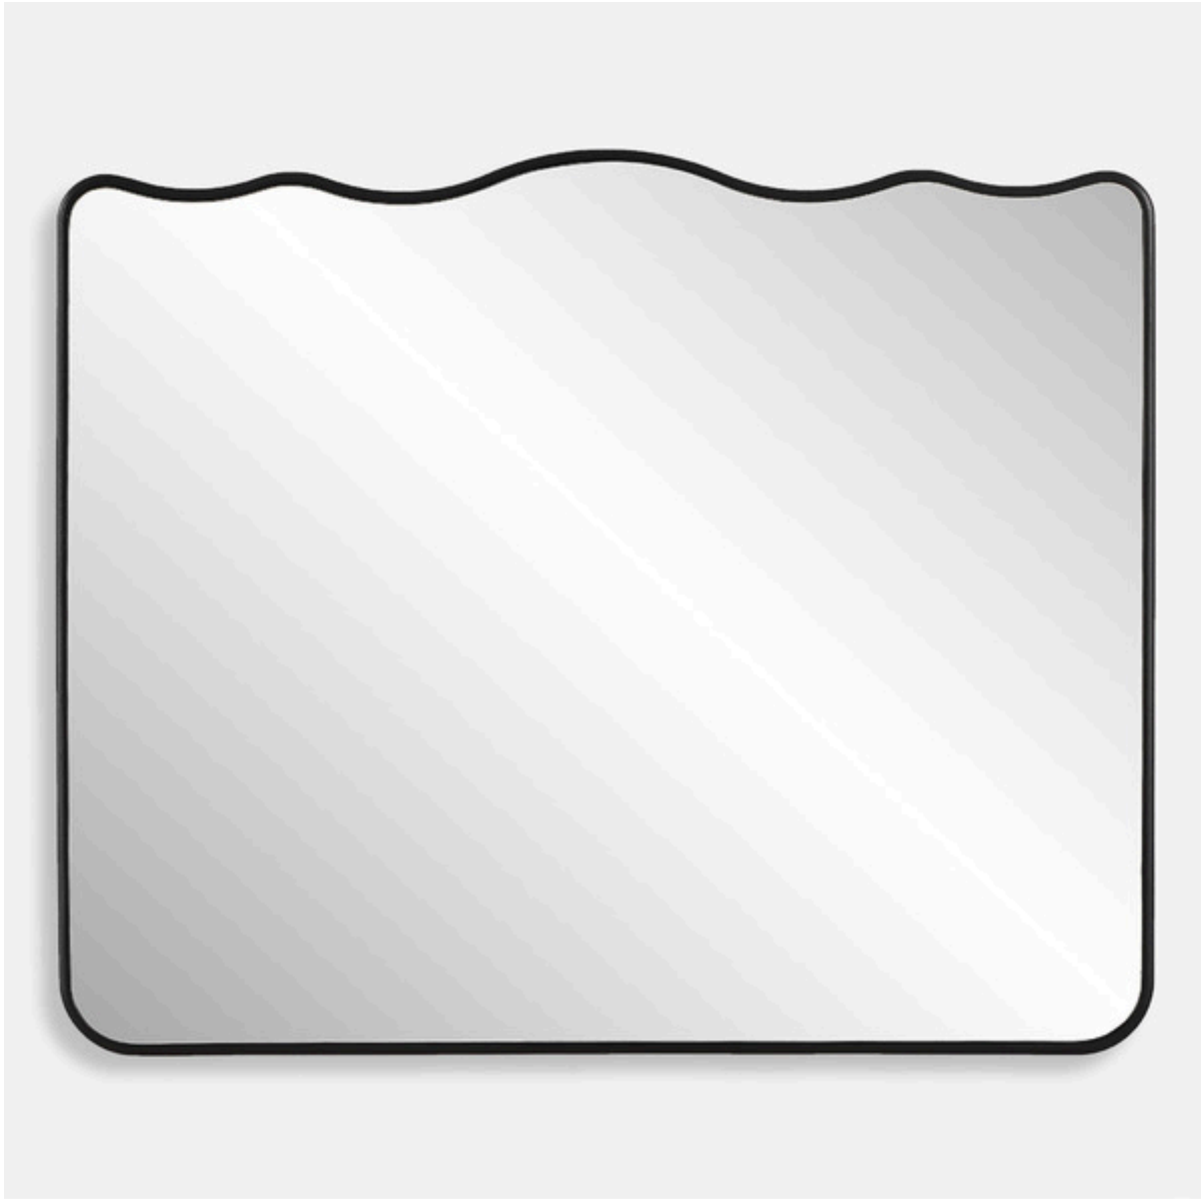

## MIRROR

W00620

Featuring distinct radius corners and a captivating wavy top design, this unique silhouette creates a nice balance of form and style. Finished in black, the frame's profile has a rounded edge, just enough to add detail but not take away from the overall distinctive design. Whether placed above a fireplace mantel, console table or as a standalone piece on a feature wall, this mirror will elevate the decor.

### **MIRROR W00619**

Featuring distinct radius corners and a captivating wavy top design, this unique silhouette creates a nice balance of form and style. Finished in black, the frame's profile has a rounded edge, just enough to add detail but not take away from the overall distinctive design. Whether placed above a fireplace mantel, console table or as a standalone piece on a feature wall, this mirror will elevate the decor.