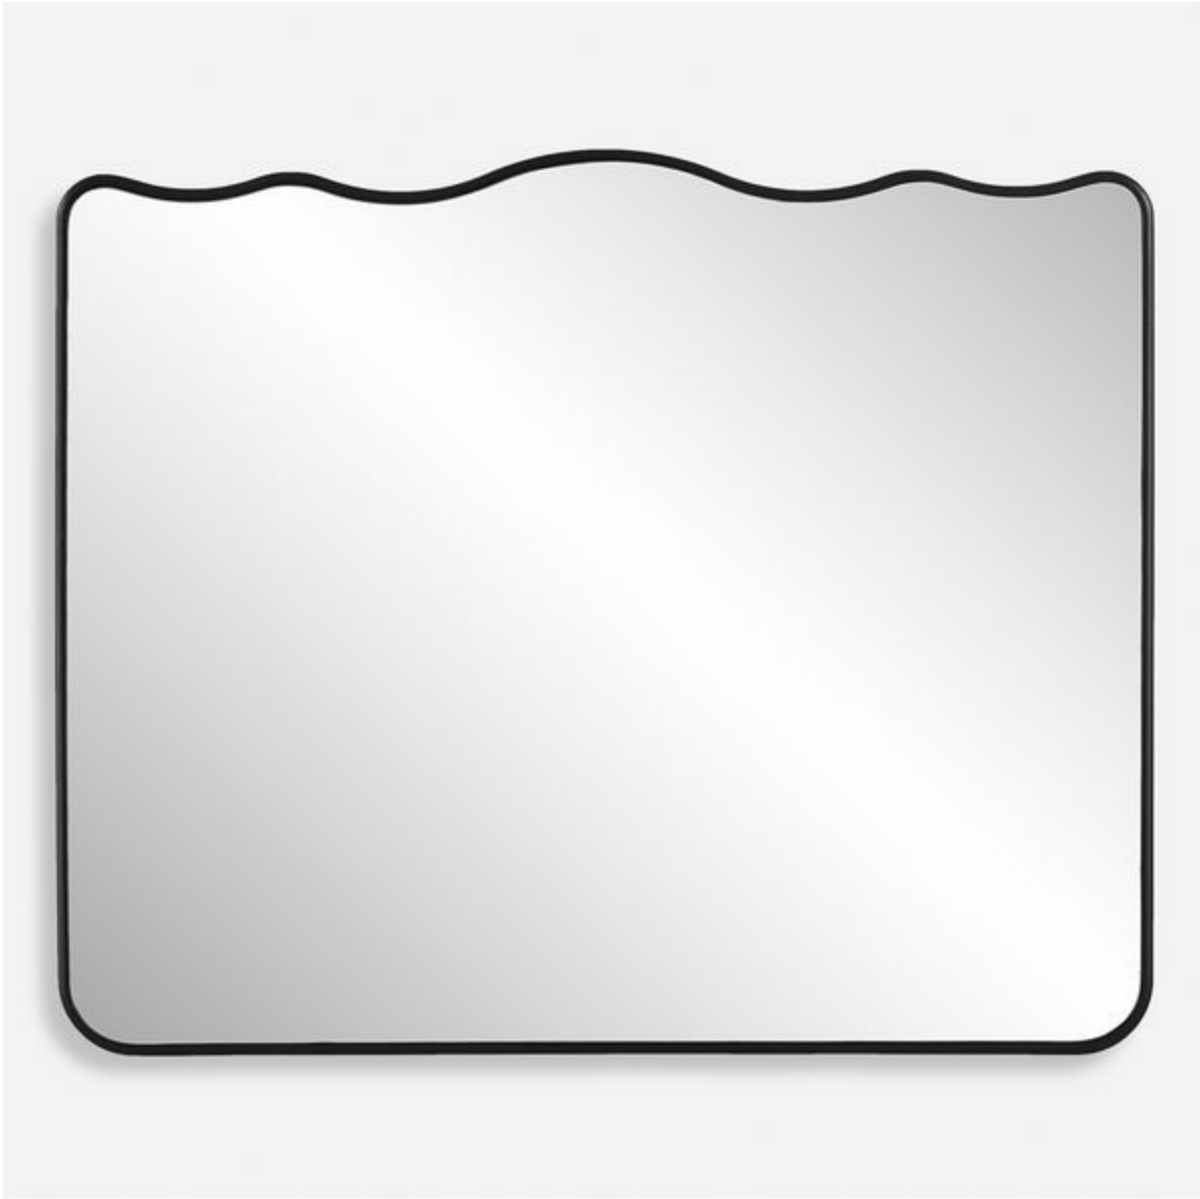

## MIRROR

W00620

Featuring distinct radius corners and a captivating wavy top design, this unique silhouette creates a nice balance of form and style. Finished in black, the frame's profile has a rounded edge, just enough to add detail but not take away from the overall distinctive design. Whether placed above a fireplace mantel, console table or as a standalone piece on a feature wall, this mirror will elevate the decor.

<b>Dimensions:</b>	36 W X 30 H X 1 D (in)
<b>Weight:</b>	30
<b>Ship Via:</b>	Small Parcel