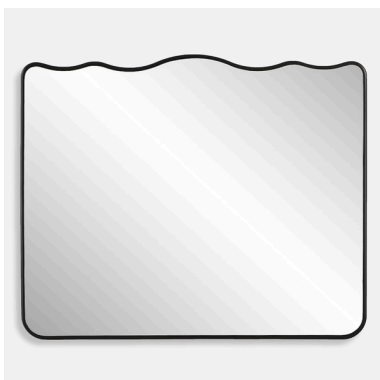

SALT & LIGHT

MIRROR

W00619

Featuring distinct radius corners and a captivating wavy top design, this unique silhouette creates a nice balance of form and style. Finished in an antique gold, the frame's profile has a rounded edge, just enough to add detail but not take away from the overall distinctive design. Whether placed above a fireplace mantel, console table or as a standalone piece on a feature wall, this mirror will elevate the decor.

Dimensions:	36 W X 30 H X 1 D (in)
Weight:	31
Ship Via:	Small Parcel

Complementary Items

MIRROR W00620

Featuring distinct radius corners and a captivating wavy top design, this unique silhouette creates a nice balance of form and style. Finished in an antique gold, the frame's profile has a rounded edge, just enough to add detail but not take away from the overall distinctive design. Whether placed above a fireplace mantel, console table or as a standalone piece on a feature wall, this mirror will elevate the decor.

- Dimensions: 36 W X 30 H X 1 D (in)
 - Weight: 31
 - Ship Via: Small Parcel
-