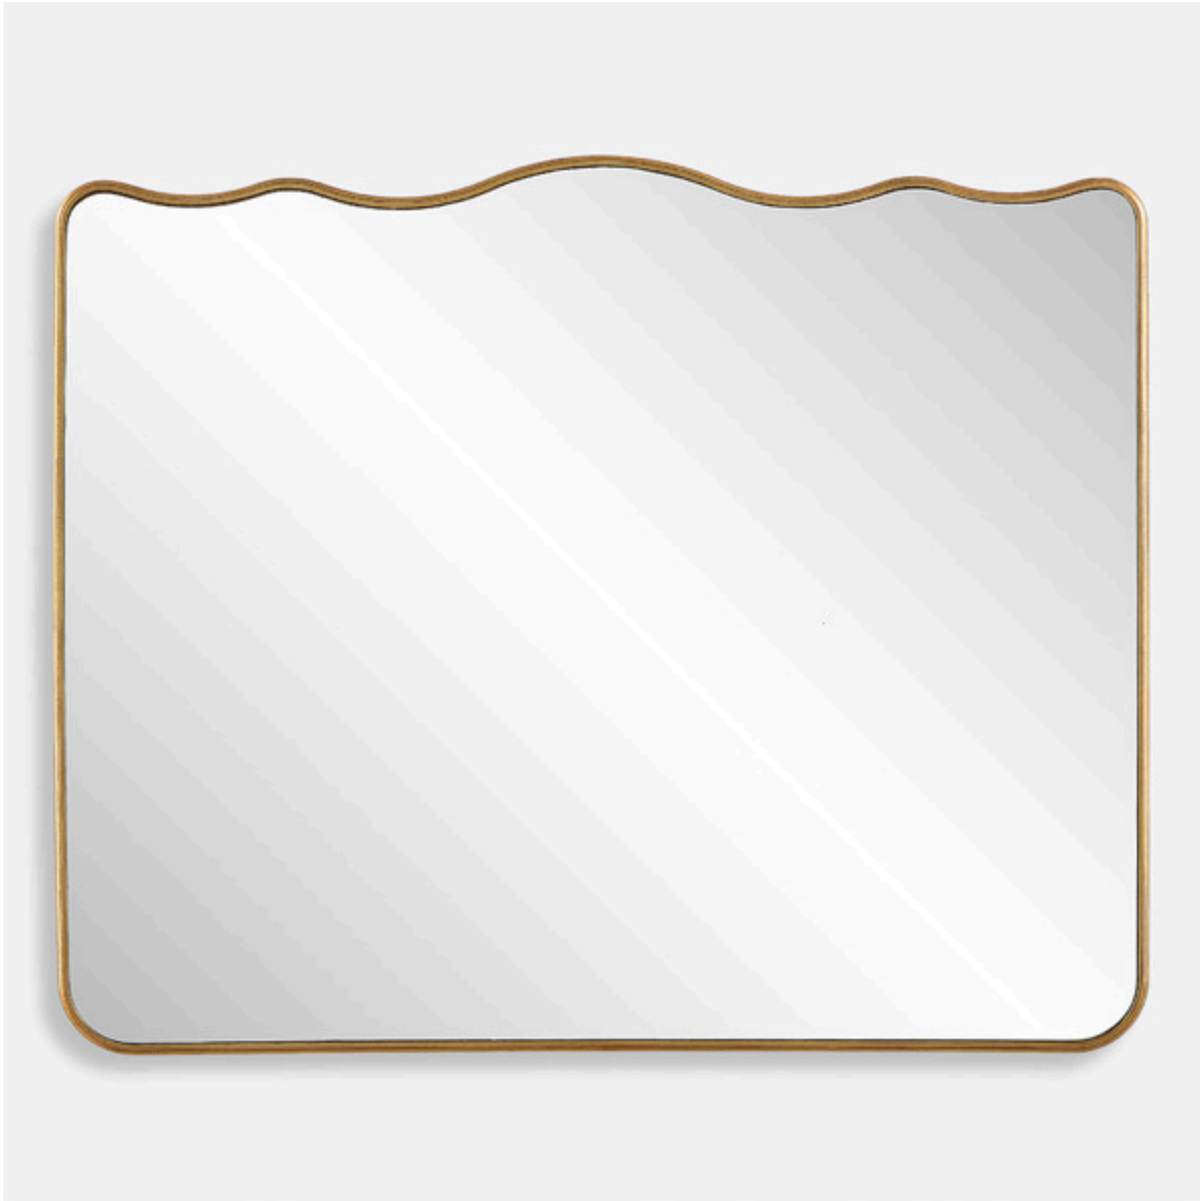

SALT & LIGHT

MIRROR

W00619

Featuring distinct radius corners and a captivating wavy top design, this unique silhouette creates a nice balance of form and style. Finished in an antique gold, the frame's profile has a rounded edge, just enough to add detail but not take away from the overall distinctive design. Whether placed above a fireplace mantel, console table or as a standalone piece on a feature wall, this mirror will elevate the decor.

Dimensions:	36 W X 30 H X 1 D (in)
Weight:	31
Ship Via:	Small Parcel

Complementary Items

MIRROR W00620

Featuring distinct radius corners and a captivating wavy top design, this unique silhouette creates a nice balance of form and style. Finished in an antique gold, the frame's profile has a rounded edge, just enough to add detail but not take away from the overall distinctive design. Whether placed above a fireplace mantel, console table or as a standalone piece on a feature wall, this mirror will elevate the decor.

- Dimensions: 36 W X 30 H X 1 D (in)
 - Weight: 31
 - Ship Via: Small Parcel
-