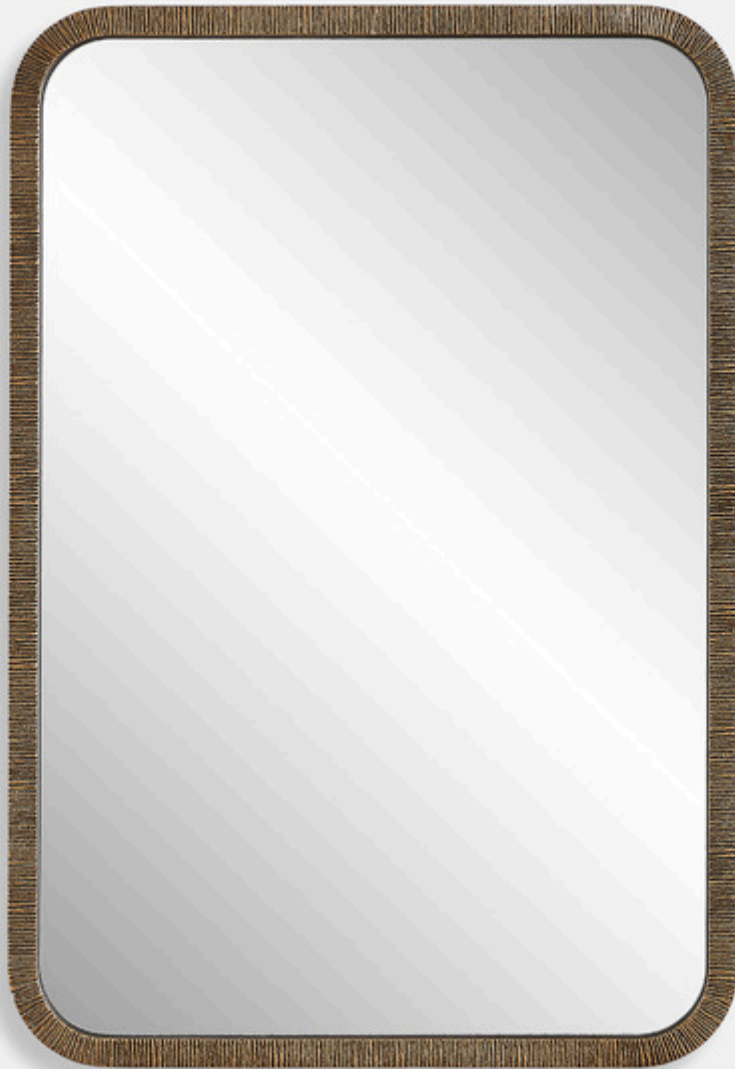

# SALT & LIGHT

## MIRROR

W00618

This mirror's textured frame, adorned with ridge-like patterns, not only adds depth but also enriches its visual appeal. Finished in a rich antique gold and featuring radius corners, this mirror blends classic design with modern aesthetics. May be hung either vertically or horizontally.

<b>Dimensions:</b>	22 W X 32 H X 1 D (in)
<b>Weight:</b>	21
<b>Ship Via:</b>	Small Parcel