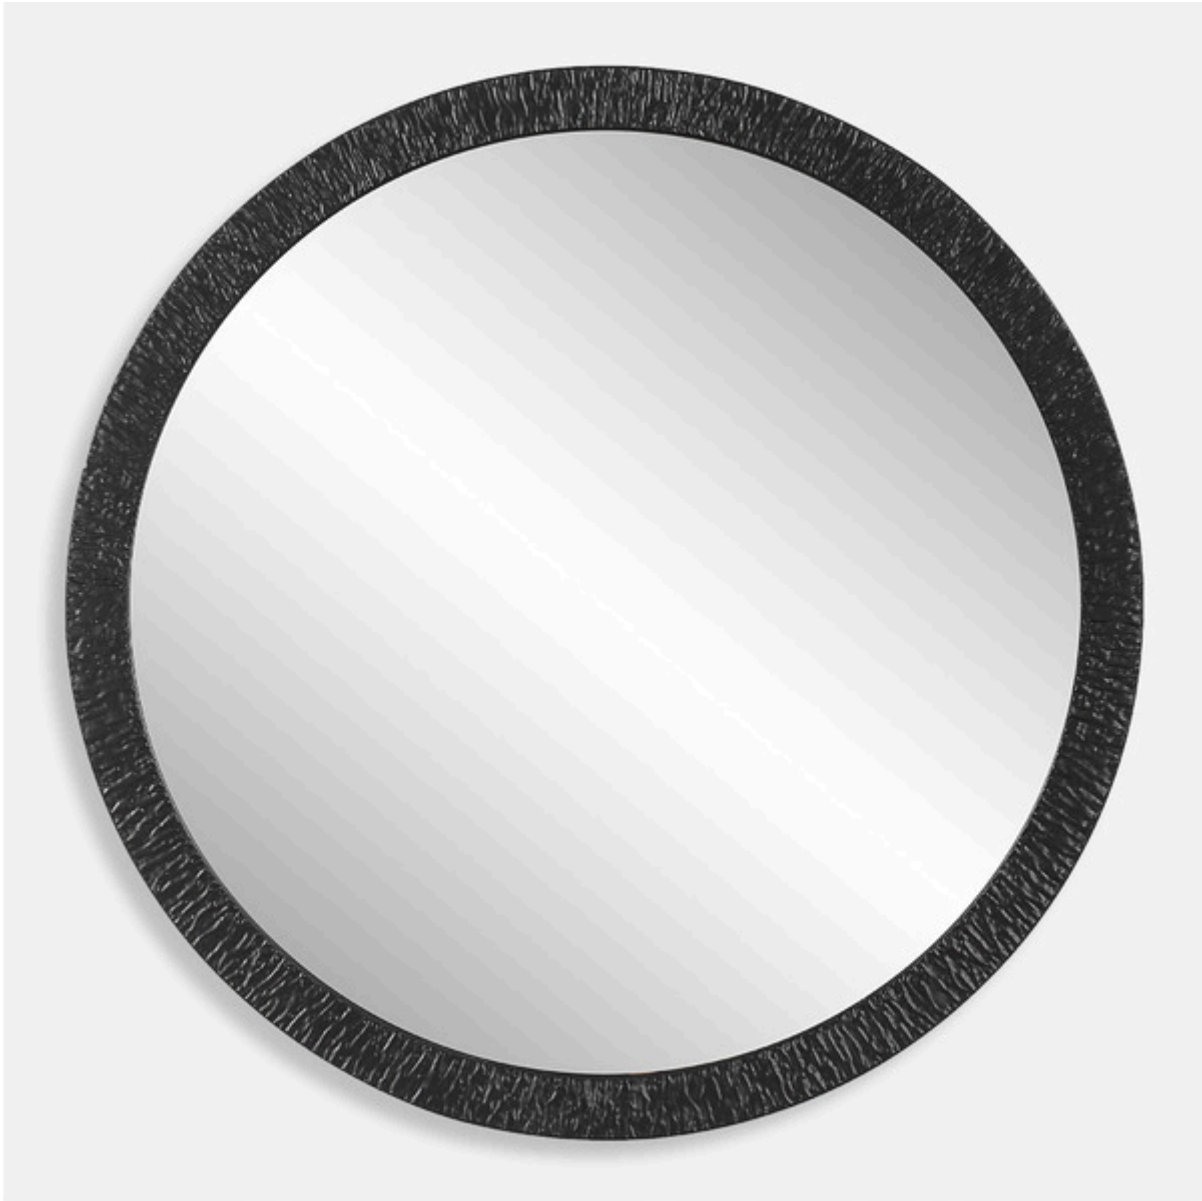

SALT & LIGHT

MIRROR

W00617

This 34" round mirror effortlessly combines functionality with artistry, featuring a plain mirror adorned by a uniquely textured iron frame. The texture, characterized by raised, wavy lines, adds depth and intrigue. The satin black finish will complement any contemporary space.

Dimensions:	34 W X 34 H X 1 D (in)
Weight:	24
Ship Via:	Small Parcel