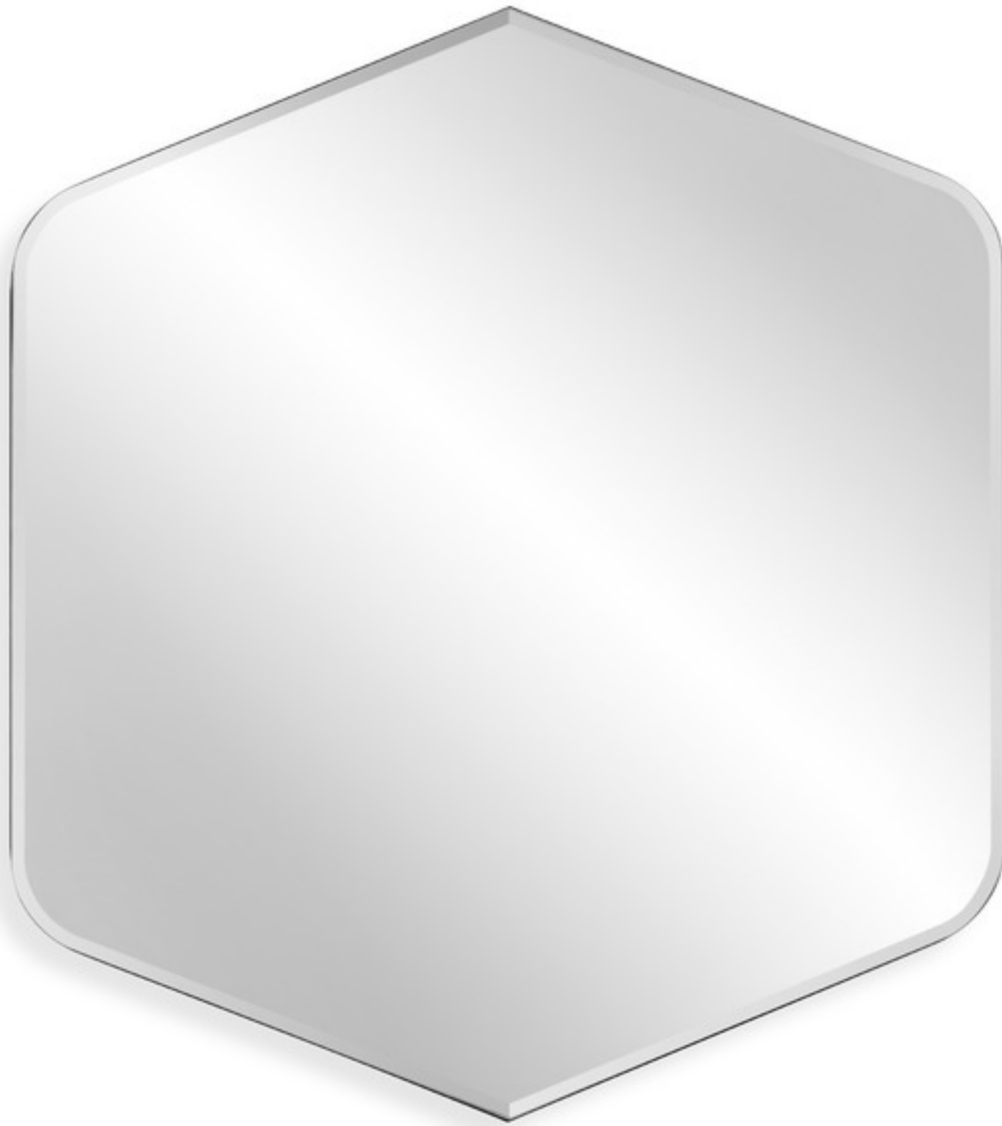

SALT & LIGHT

MIRROR

W00610

Radius corners soften this unique diamond shaped mirror. Surrounded by a black frame, the mirror has a .5" bevel that accentuates the unique design.

Dimensions:	32 W X 36 H X 1 D (in)
Weight:	22
Ship Via:	Small Parcel