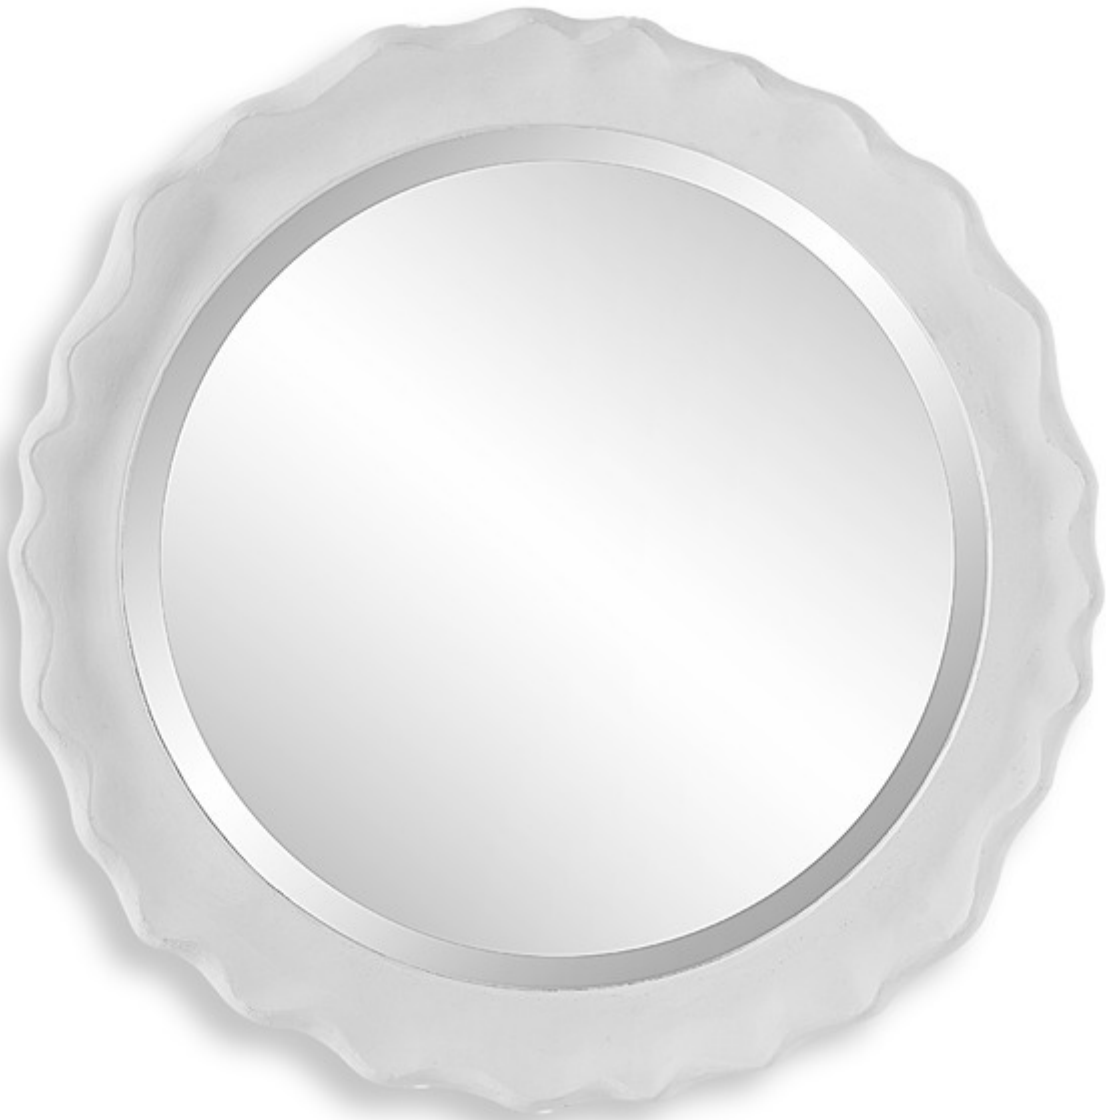

SALT & LIGHT

MIRROR

W00608

Perfect for a coastal setting, this round frame has the look of white coral. With its organic edges, the matte white finish adds to the authentic look. The mirror has a 1" bevel.

Dimensions:	24 W X 24 H X 2 D (in)
Weight:	18
Ship Via:	Small Parcel