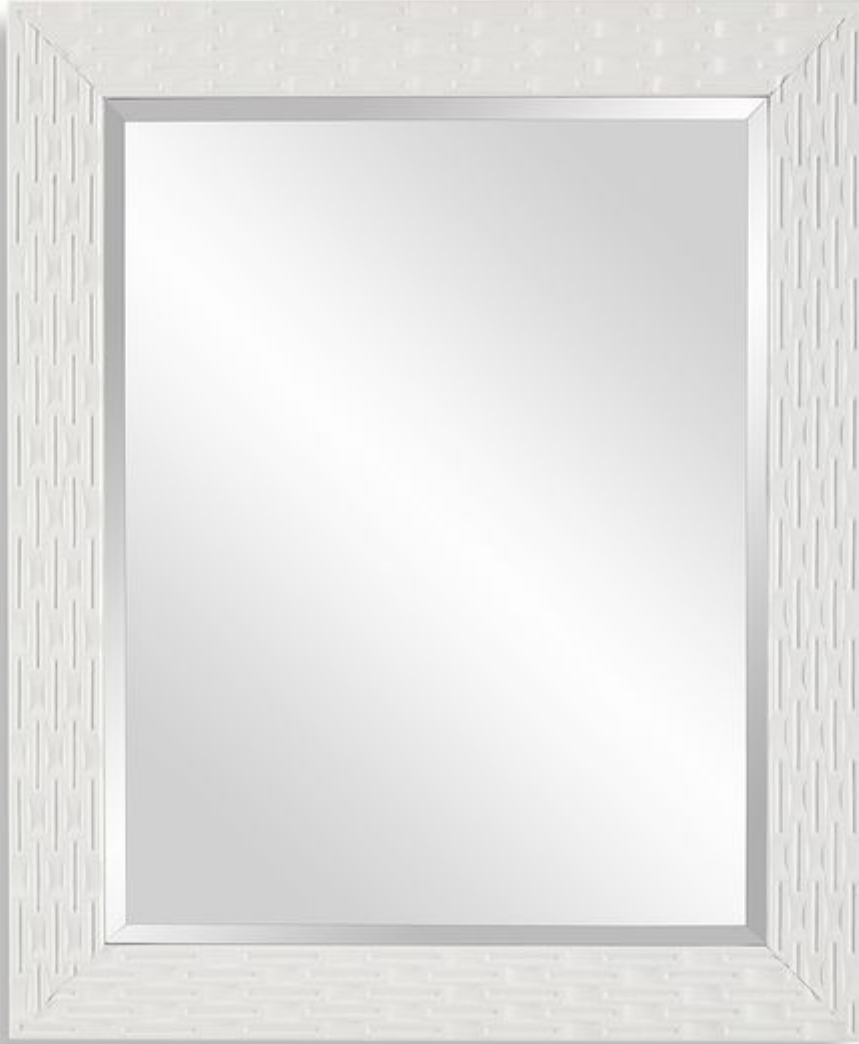

# SALT & LIGHT

## MIRROR

W00600

A soft white finish enhances this rectangular frame's simple yet interesting pattern. A 1" bevel mirror completes the look. May be hung either vertically or horizontally.

<b>Dimensions:</b>	27 W X 34 H X 1 D (in)
<b>Weight:</b>	24
<b>Ship Via:</b>	Small Parcel