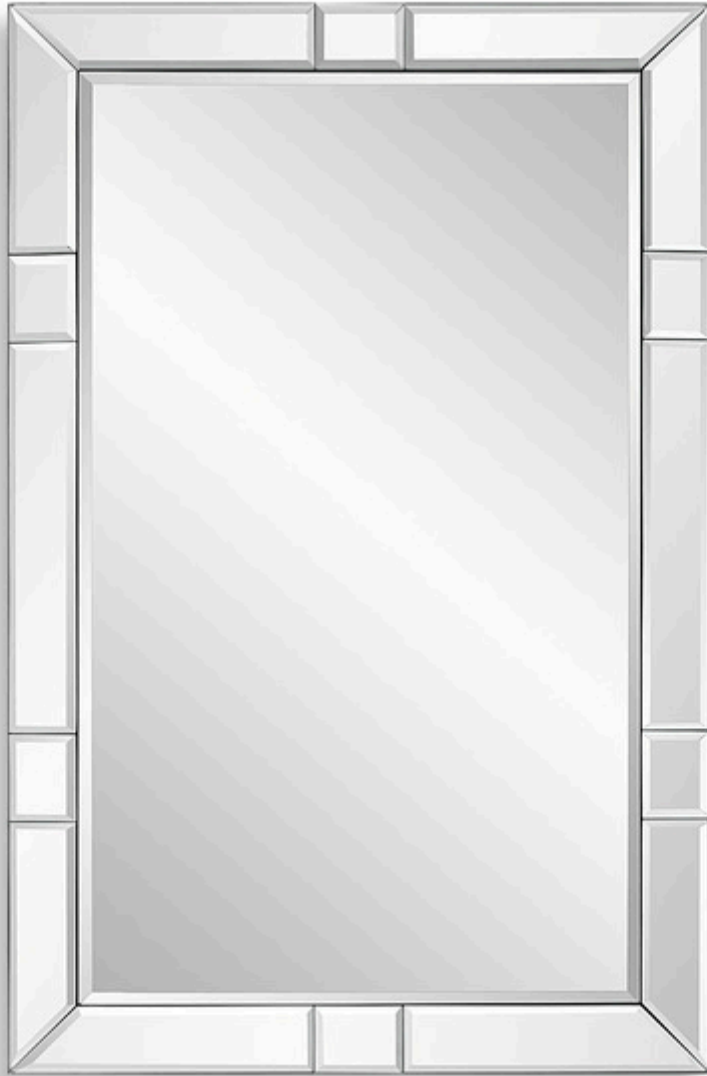

SALT & LIGHT

MIRROR

W00599

Simple but elegant defines this mirror. The beveled mirror panels are complemented with a .5" beveled center mirror and surrounded by a black frame. Perfect over a vanity or in an entranceway over a beautiful chest. May be hung either vertically or horizontally.

Dimensions:	24 W X 37 H X 1 D (in)
Weight:	22
Ship Via:	Small Parcel