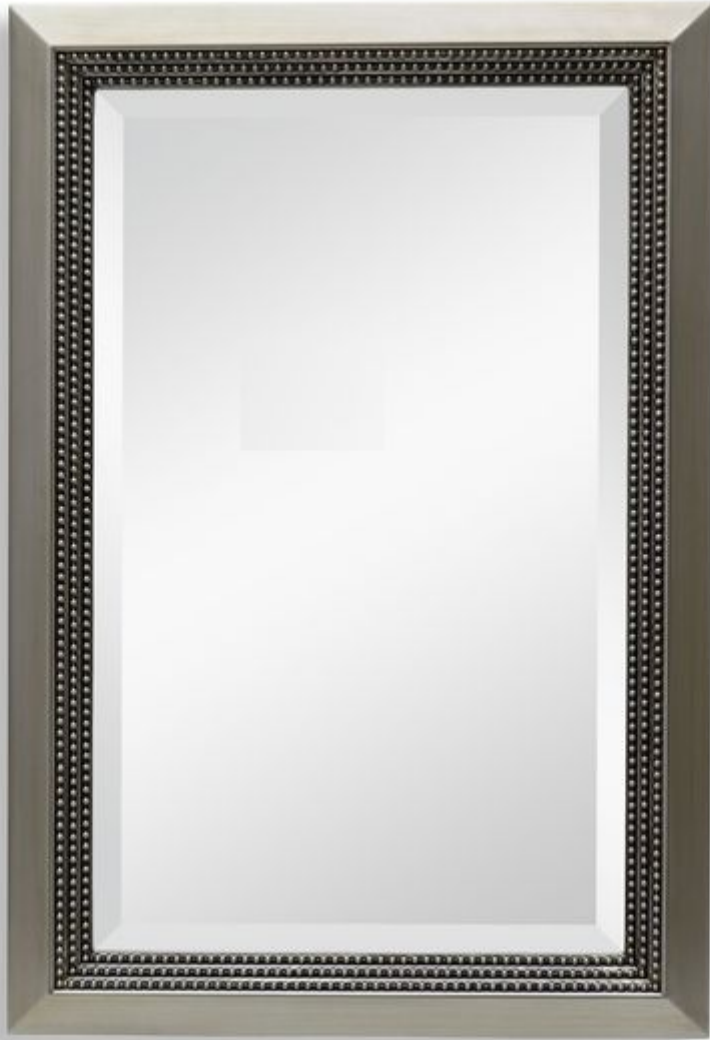

SALT & LIGHT

MIRROR

W00595

Three rows of evenly spaced beads outline the beveled inner mirror. Finished in a warm silver, this frame will put the finishing touch in a foyer or over a bathroom vanity. May be hung either vertically or horizontally.

Dimensions:	24 W X 36 H X 1 D (in)
Weight:	17
Ship Via:	Small Parcel