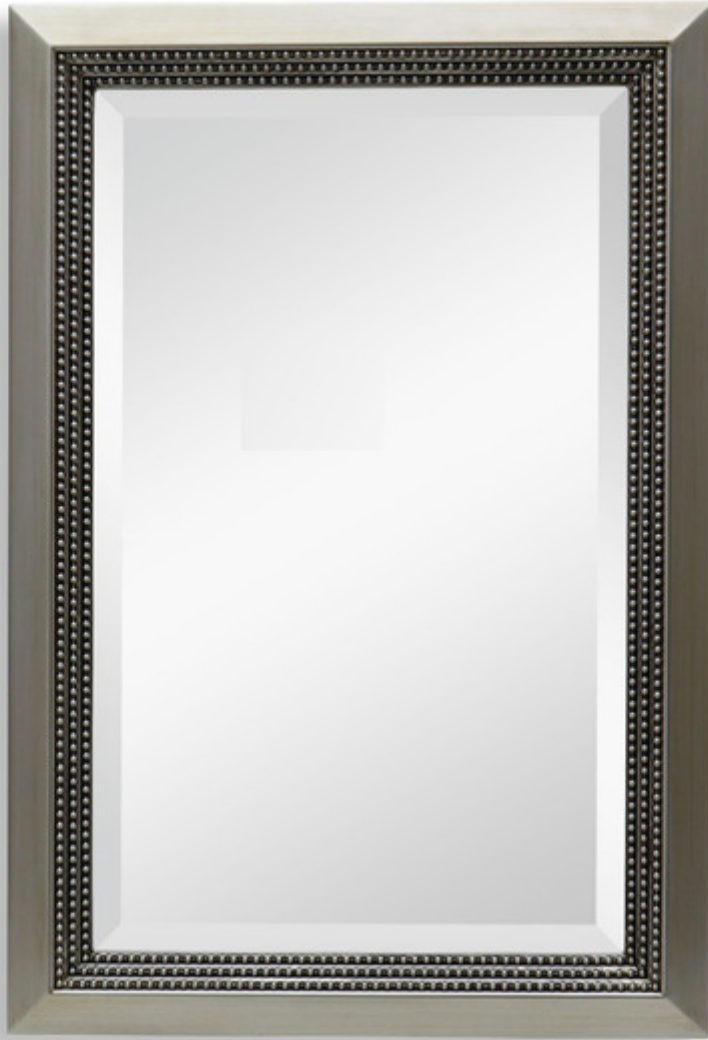

SALT & LIGHT

MIRROR

W00595

Three rows of evenly spaced beads outline the beveled inner mirror. Finished in a warm silver, this frame will put the finishing touch in a foyer or over a bathroom vanity. May be hung either vertically or horizontally.

Dimensions:	24 W X 36 H X 1 D (in)
Weight:	17
Ship Via:	Small Parcel