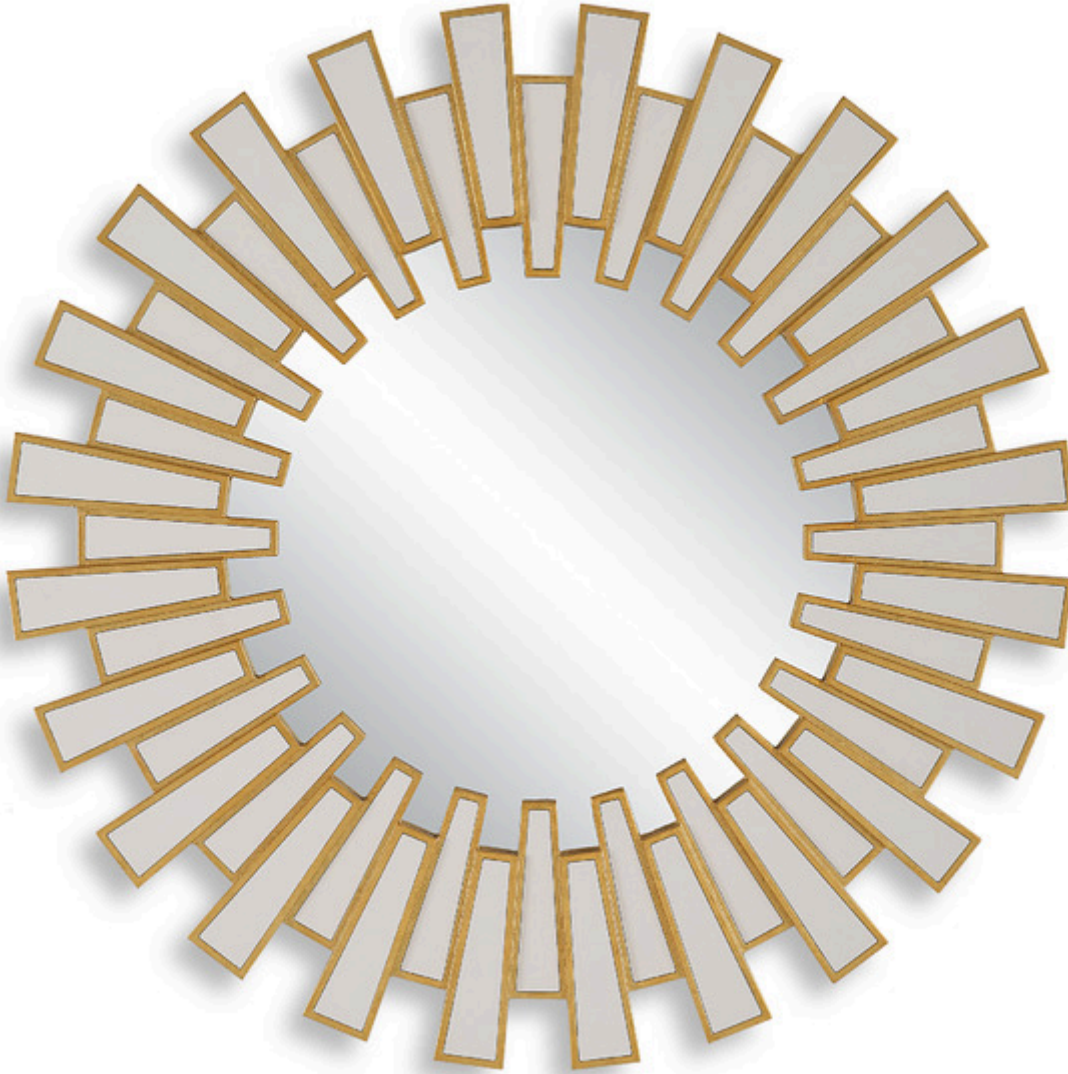

SALT & LIGHT

MIRROR

W00587

Make a statement with this eye catching sunburst designed mirror. Each individual piece of the alternating triangle bars is precisely positioned to give the sunburst effect. A gold leaf finish surrounds each bar, adding to the overall beauty of this frame and piece of art.

Dimensions:	30 W X 30 H X 1 D (in)
Weight:	17
Ship Via:	Small Parcel