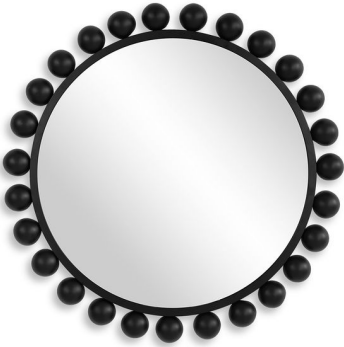

SALT & LIGHT

MIRROR

W00583

Make a statement with this 34" round metal mirror, surrounded by 2.5" hemispheres. The simple and sleek inner frame allows the focus to be on the dome shaped ornaments. Finished in a rich gold foil, this mirror will be a focal point in any room. Also available in black, W00578.

Dimensions:	34 W X 34 H X 2 D (in)
Weight:	22
Ship Via:	Small Parcel

Complementary Items

MIRROR W00578

Make a statement with this 34" round metal mirror, surrounded by 2.5" hemispheres. The simple and sleek inner frame allows the focus to be on the dome shaped ornaments. Finished in a rich gold foil, this mirror will be a focal point in any room. Also available in black, W00578.

- Dimensions: 34 W X 34 H X 2 D (in)
 - Weight: 22
 - Ship Via: Small Parcel
-