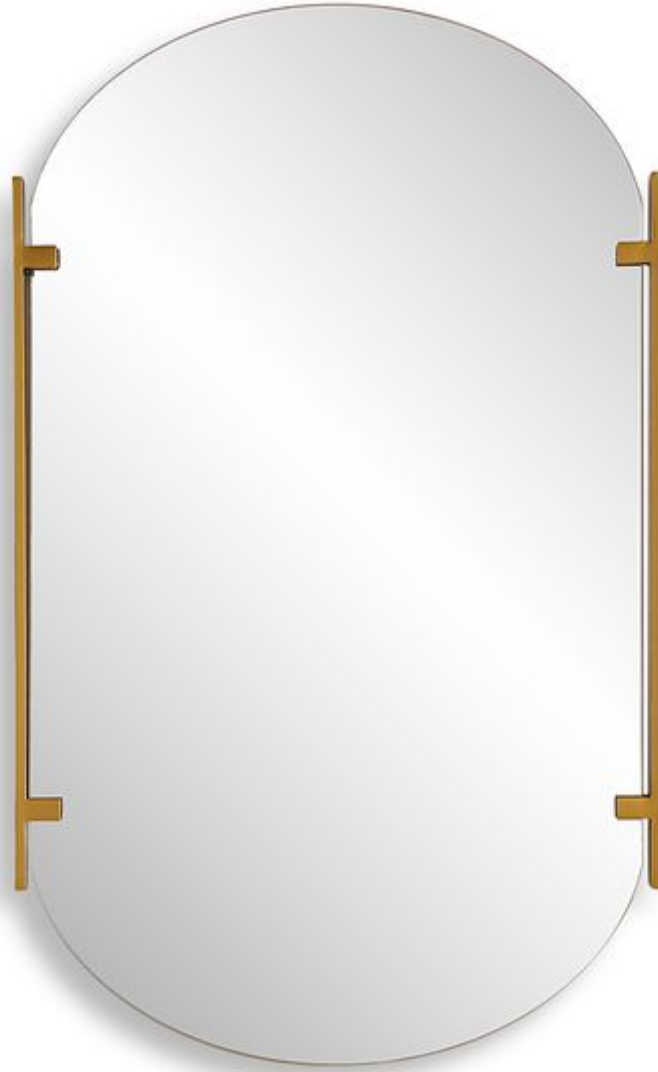

## MIRROR

W00582

This contemporary style mirror features a pill shaped frameless mirror mounted in between two metal strips. Simple in design and finished in a soft gold, this mirror will be perfect over a powder room vanity or make a statement and use over double vanities. May be hung either vertically or horizontally. Also available in black, W00581.

<b>Dimensions:</b>	23 W X 38 H X 1 D (in)
<b>Weight:</b>	25
<b>Ship Via:</b>	Small Parcel

### **MIRROR W00581**

This contemporary style mirror features a pill shaped frameless mirror mounted in between two metal strips. Simple in design and finished in a soft gold, this mirror will be perfect over a powder room vanity or make a statement and use over double vanities. May be hung either vertically or horizontally. Also available in black, W00581.

- Dimensions: 23 W X 38 H X 1 D (in)
  - Weight: 25
  - Ship Via: Small Parcel
-