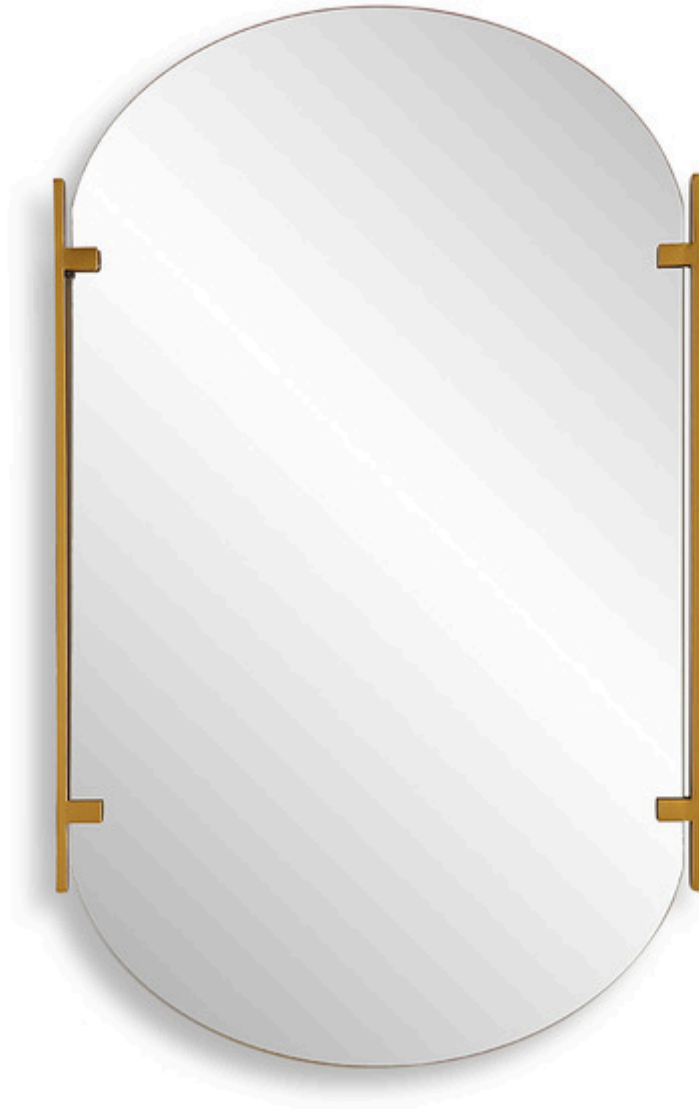

SALT & LIGHT

MIRROR

W00582

This contemporary style mirror features a pill shaped frameless mirror mounted in between two metal strips. Simple in design and finished in a soft gold, this mirror will be perfect over a powder room vanity or make a statement and use over double vanities. May be hung either vertically or horizontally. Also available in black, W00581.

Dimensions:	23 W X 38 H X 1 D (in)
Weight:	25
Ship Via:	Small Parcel

Complementary Items

MIRROR W00581

This contemporary style mirror features a pill shaped frameless mirror mounted in between two metal strips. Simple in design and finished in a soft gold, this mirror will be perfect over a powder room vanity or make a statement and use over double vanities. May be hung either vertically or horizontally. Also available in black, W00581.

- Dimensions: 23 W X 38 H X 1 D (in)
 - Weight: 25
 - Ship Via: Small Parcel
-