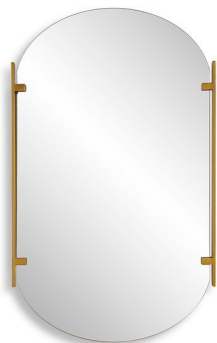

SALT & LIGHT

MIRROR

W00581

This contemporary style mirror features a pill shaped frameless mirror mounted in between two metal strips. Simple in design and finished in a satin black, this mirror will be perfect over a powder room vanity or make a statement and use over double vanities. May be hung either vertically or horizontally. Also available in gold, W00582.

Dimensions:	23 W X 38 H X 1 D (in)
Weight:	26
Ship Via:	Small Parcel

Complementary Items

MIRROR W00582

This contemporary style mirror features a pill shaped frameless mirror mounted in between two metal strips. Simple in design and finished in a satin black, this mirror will be perfect over a powder room vanity or make a statement and use over double vanities. May be hung either vertically or horizontally. Also available in gold, W00582.

- Dimensions: 23 W X 38 H X 1 D (in)
 - Weight: 26
 - Ship Via: Small Parcel
-