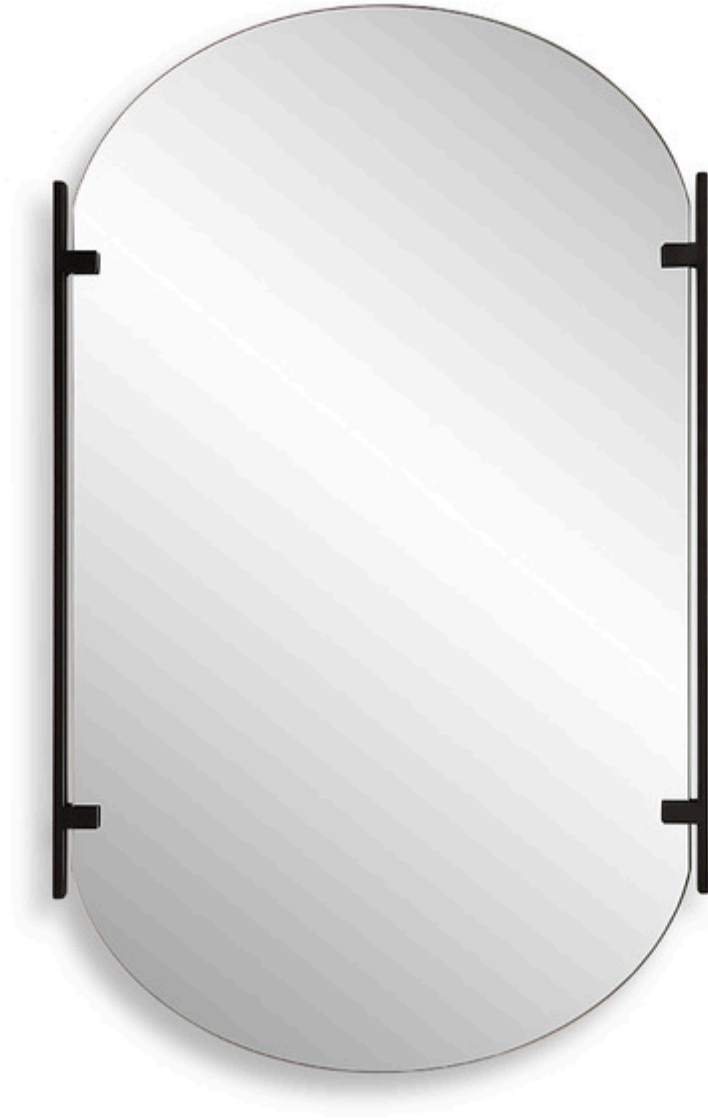

## MIRROR

W00581

This contemporary style mirror features a pill shaped frameless mirror mounted in between two metal strips. Simple in design and finished in a satin black, this mirror will be perfect over a powder room vanity or make a statement and use over double vanities. May be hung either vertically or horizontally. Also available in gold, W00582.

<b>Dimensions:</b>	23 W X 38 H X 1 D (in)
<b>Weight:</b>	26
<b>Ship Via:</b>	Small Parcel

### **MIRROR W00582**

This contemporary style mirror features a pill shaped frameless mirror mounted in between two metal strips. Simple in design and finished in a satin black, this mirror will be perfect over a powder room vanity or make a statement and use over double vanities. May be hung either vertically or horizontally. Also available in gold, W00582.

- Dimensions: 23 W X 38 H X 1 D (in)
  - Weight: 26
  - Ship Via: Small Parcel
-