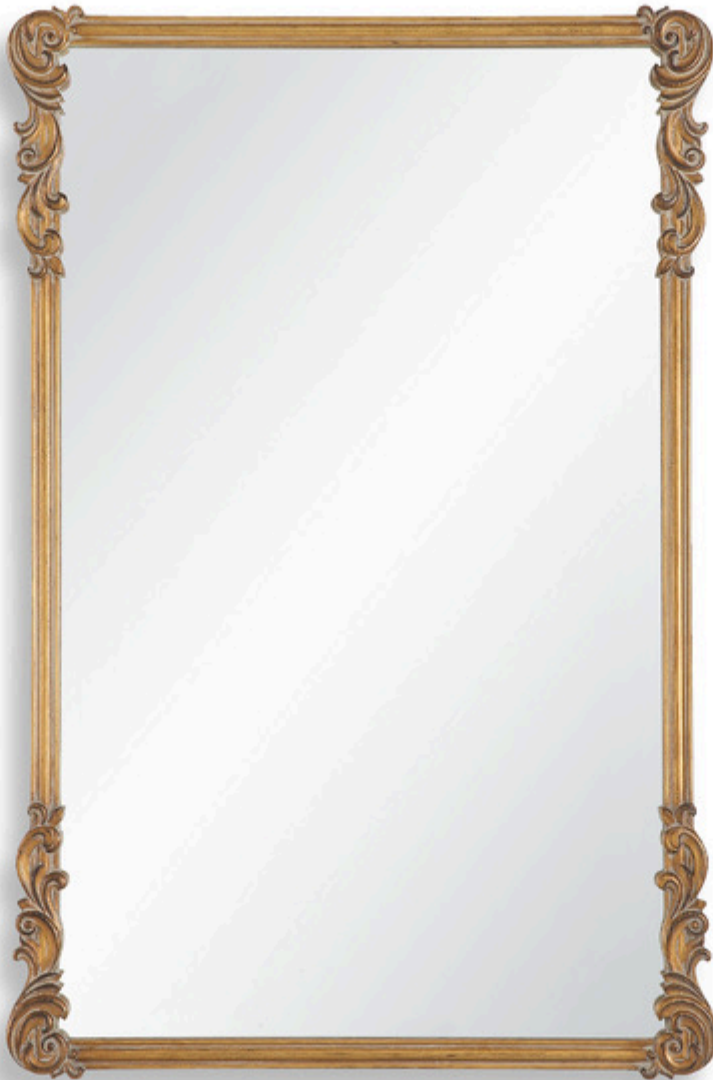

# SALT & LIGHT

## MIRROR

W00580

Ornate details give an Old World feel to this beautiful frame. Finished in an antique gold, it will add a touch of elegance to any room. May be hung either vertically or horizontally.

<b>Dimensions:</b>	24 W X 36 H X 1 D (in)
<b>Weight:</b>	16
<b>Ship Via:</b>	Small Parcel