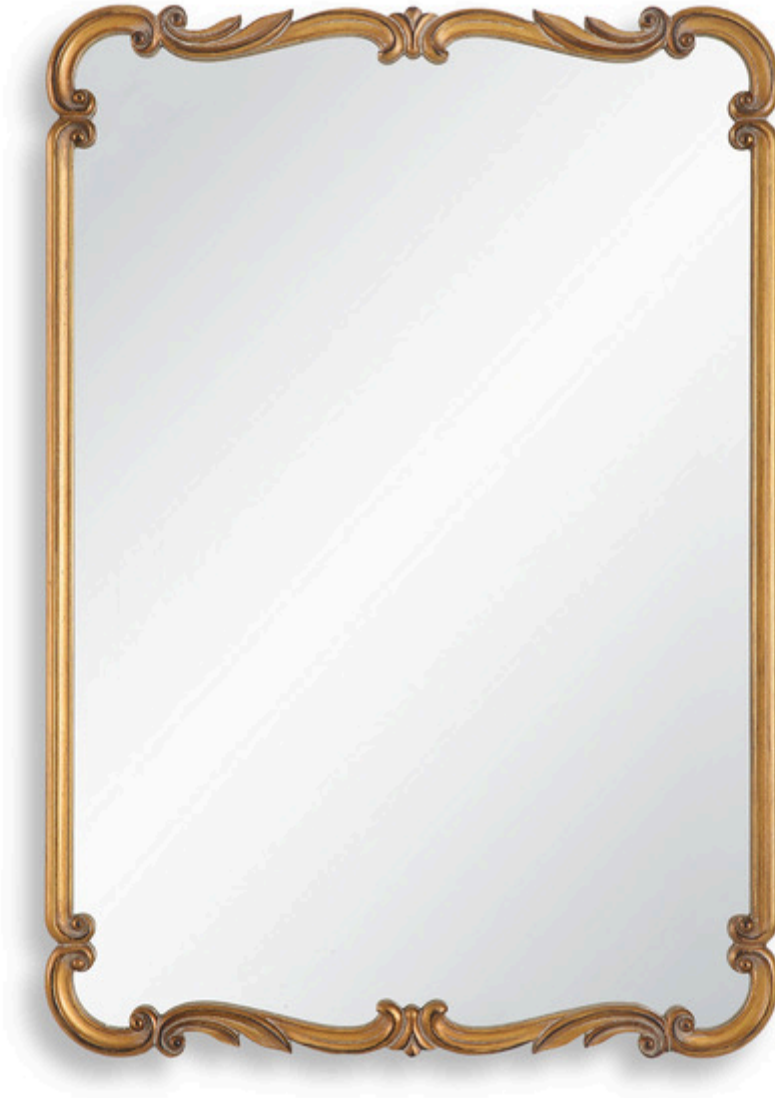

# SALT & LIGHT

## MIRROR

W00579

Embellished with ornate details, this beautiful frame adds a sophisticated touch to any room. A beautiful antique gold enhances every detail. May be hung either vertically or horizontally.

<b>Dimensions:</b>	22 W X 32 H X 1 D (in)
<b>Weight:</b>	13
<b>Ship Via:</b>	Small Parcel