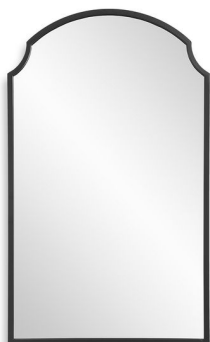

SALT & LIGHT

MIRROR

W00576

Beautiful arch top metal frame featuring scalloped corners. Hints of gold and silver complement the rich bronze finish, making this frame a great choice for a variety of bathroom vanities, or over an accent table in the foyer. Also available in a satin black, W00577.

Dimensions:	22 W X 36 H X 1 D (in)
Weight:	20
Ship Via:	Small Parcel

Complementary Items

MIRROR W00577

Beautiful arch top metal frame featuring scalloped corners. Hints of gold and silver complement the rich bronze finish, making this frame a great choice for a variety of bathroom vanities, or over an accent table in the foyer. Also available in a satin black, W00577.

- Dimensions: 22 W X 36 H X 1 D (in)
 - Weight: 20
 - Ship Via: Small Parcel
-