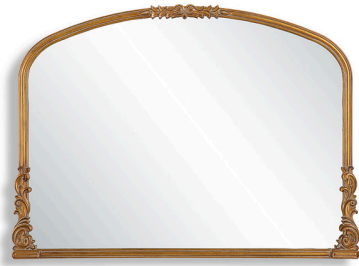

## MIRROR

W00574

Perfect over a mantel, this Baroque style mirror features scroll embellishments at key focal points. This beautiful frame is finished in a satin black with light gray glaze that complements the ornate details. It is sure to be the center of attention at family gatherings. Also available in antique gold, W00573.

<b>Dimensions:</b>	38 W X 28 H X 1 D (in)
<b>Weight:</b>	19
<b>Ship Via:</b>	Small Parcel

### MIRROR W00573

Perfect over a mantel, this Baroque style mirror features scroll embellishments at key focal points. This beautiful frame is finished in a satin black with light gray glaze that complements the ornate details. It is sure to be the center of attention at family gatherings. Also available in antique gold, W00573.

### MIRROR W00623

Perfect over a mantel, this Baroque style mirror features scroll embellishments at key focal points. This beautiful frame is finished in a satin black with light gray glaze that complements the ornate details. It is sure to be the center of attention at family gatherings. Also available in antique gold, W00573.