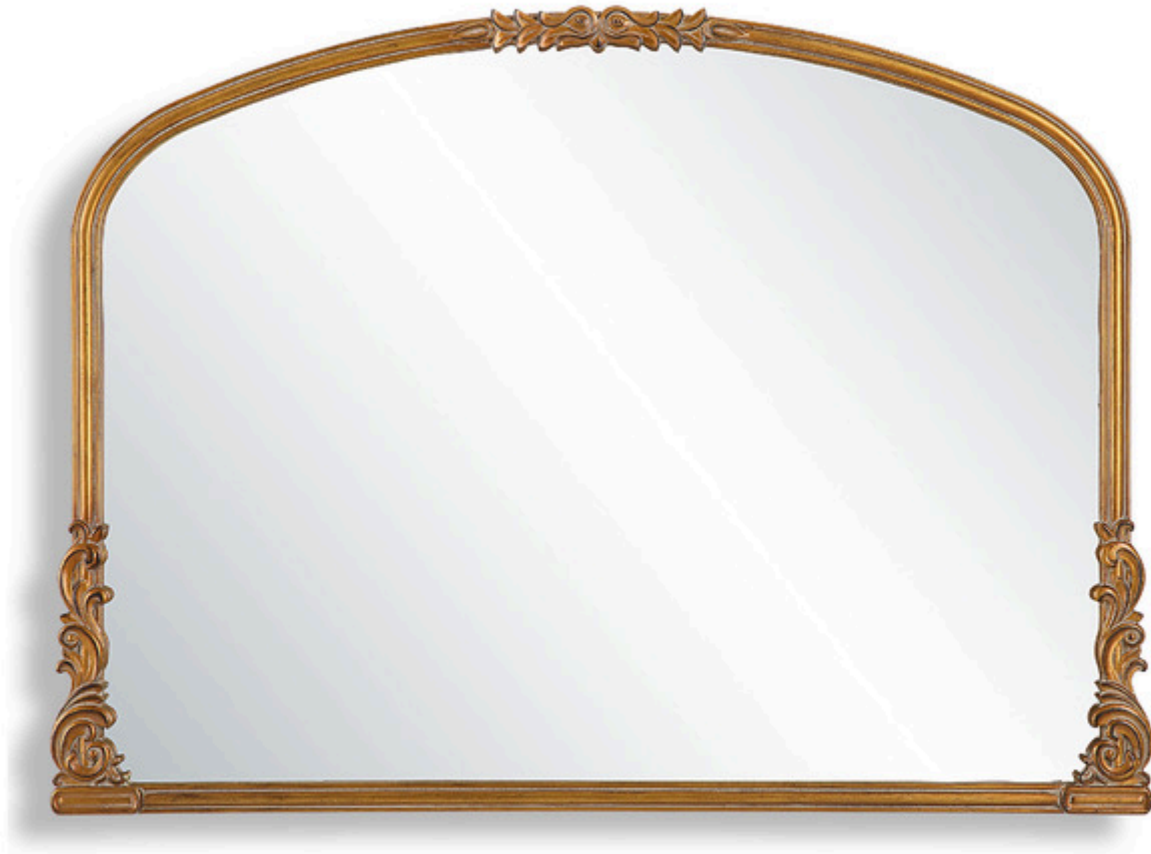

## MIRROR

W00573

Perfect over a mantel, this Baroque style mirror features scroll embellishments at key focal points. Finished in an antique gold that complements the ornate details, this frame is sure to be the center of attention at family gatherings. Also available in satin black, W00574.

<b>Dimensions:</b>	38 W X 28 H X 1 D (in)
<b>Weight:</b>	19
<b>Ship Via:</b>	Small Parcel

### MIRROR W00574

Perfect over a mantel, this Baroque style mirror features scroll embellishments at key focal points. Finished in an antique gold that complements the ornate details, this frame is sure to be the center of attention at family gatherings. Also available in satin black, W00574.