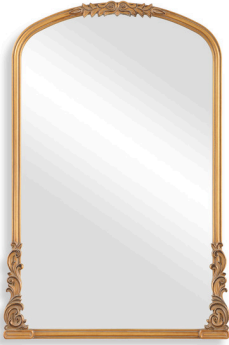

MIRROR W00623

Perfect over a mantel, this Baroque style mirror features scroll embellishments at key focal points. Finished in an antique gold that complements the ornate details, this frame is sure to be the center of attention at family gatherings. Also available in satin black, W00574.

1. Dimensions: 38 W X 28 H X 1 D (in)
   - Weight: 19
   - Ship Via: Small Parcel
2. ---