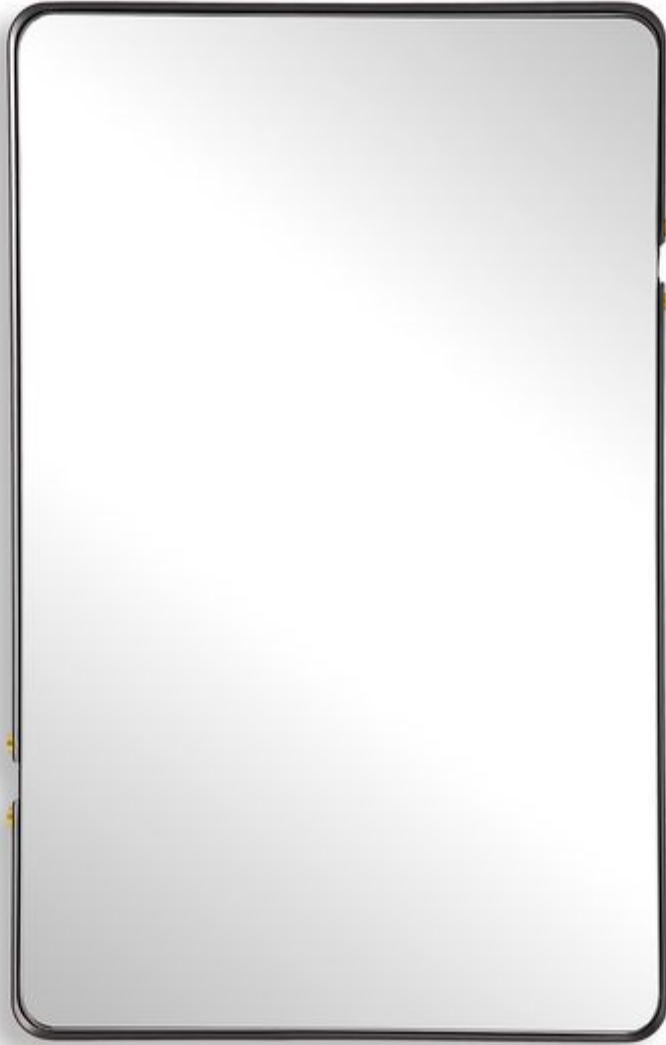

## MIRROR

W00571

Simple with a touch of elegance, this metal frame features soft rounded corners. Beautiful gold knobs connect the two pieces of frame and add just a bit of unexpected interest. Finished in a matte black, this frame may be hung either vertically or horizontally. Also available in a pill shape, 15 x 43, W00572.

<b>Dimensions:</b>	20 W X 32 H X 2 D (in)
<b>Weight:</b>	28
<b>Ship Via:</b>	Small Parcel

### **MIRROR W00572**

Simple with a touch of elegance, this metal frame features soft rounded corners. Beautiful gold knobs connect the two pieces of frame and add just a bit of unexpected interest. Finished in a matte black, this frame may be hung either vertically or horizontally. Also available in a pill shape, 15 x 43, W00572.

- Dimensions: 20 W X 32 H X 2 D (in)
  - Weight: 28
  - Ship Via: Small Parcel
-