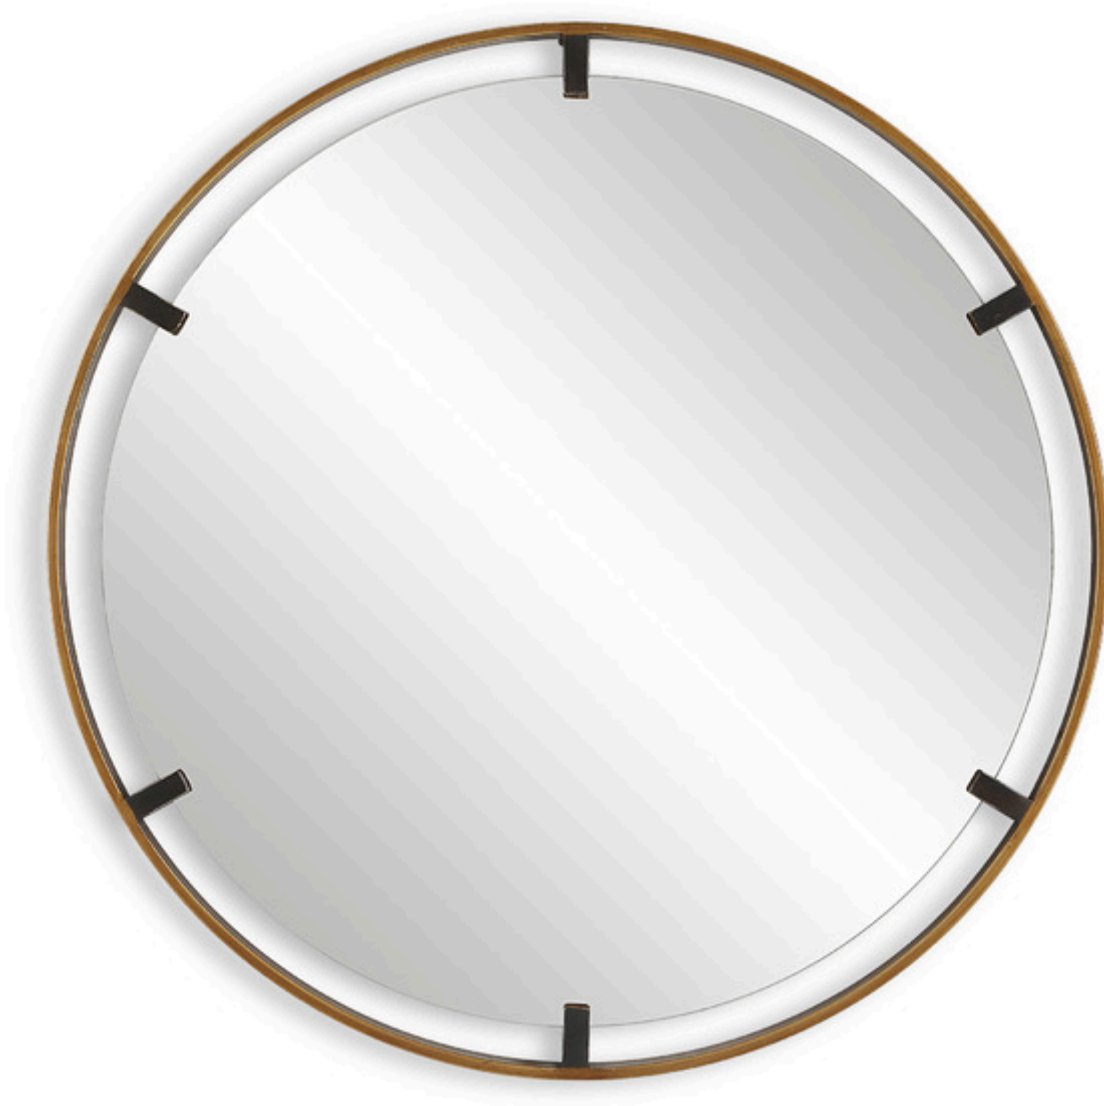

SALT & LIGHT

MIRROR

W00570

This beautiful round 32" frame is finished in a rich gold, with dark bronze tabs that enhance the floating mirror. The combination of the gold and bronze adds to the versatility of this frame.

Dimensions:	32 W X 32 H X 1 D (in)
Weight:	26
Ship Via:	Small Parcel