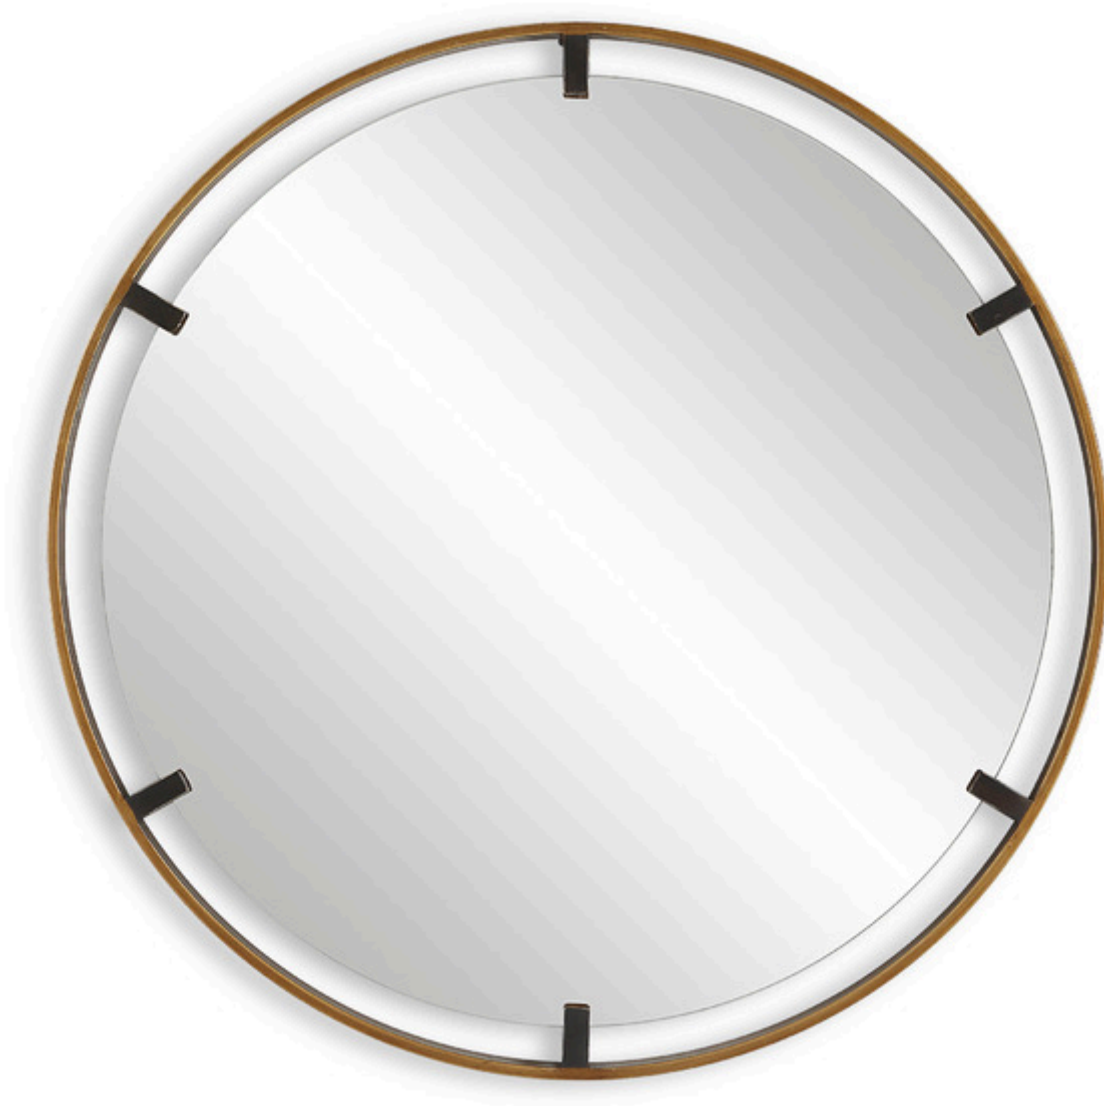

## MIRROR

W00570

This beautiful round 32" frame is finished in a rich gold, with dark bronze tabs that enhance the floating mirror. The combination of the gold and bronze adds to the versatility of this frame.

<b>Dimensions:</b>	32 W X 32 H X 1 D (in)
<b>Weight:</b>	26
<b>Ship Via:</b>	Small Parcel