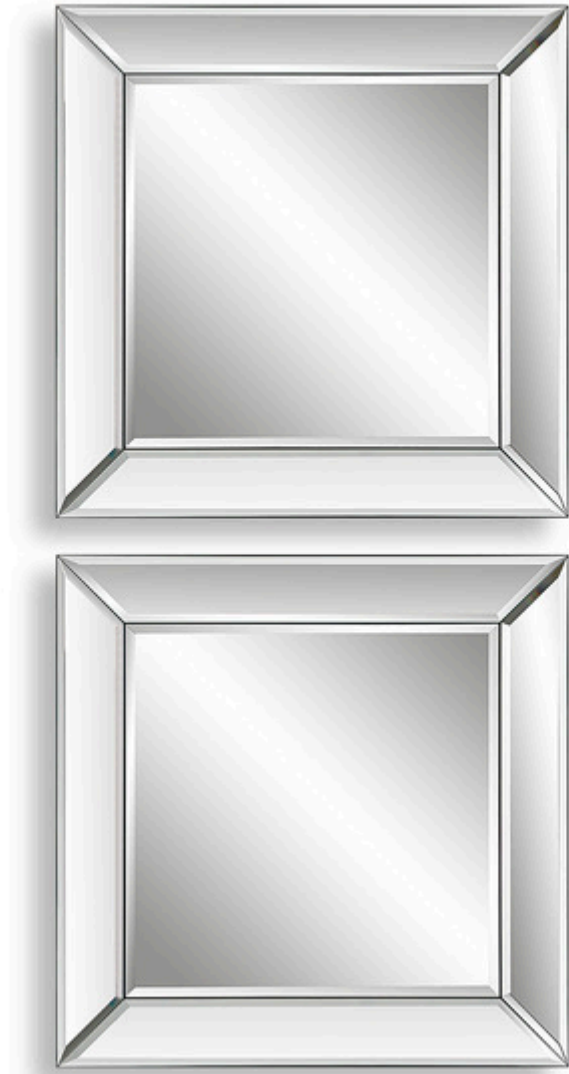

SALT & LIGHT

MIRROR - SET OF 2

W00566

These elegant frameless mirrors feature beveled mirror panels, which are slightly sloped away from the beveled center mirror. Sold as a set of two, these frames are sized perfectly to be grouped together to create a beautiful wall display.

Dimensions:	22 W X 22 H X 1 D (in)
Weight:	22
Ship Via:	Small Parcel

Complementary Items

MIRROR W00402

These elegant frameless mirrors feature beveled mirror panels, which are slightly sloped away from the beveled center mirror. Sold as a set of two, these frames are sized perfectly to be grouped together to create a beautiful wall display.

- Dimensions: 22 W X 22 H X 1 D (in)
 - Weight: 22
 - Ship Via: Small Parcel
-

MIRROR W00543

These elegant frameless mirrors feature beveled mirror panels, which are slightly sloped away from the beveled center mirror. Sold as a set of two, these frames are sized perfectly to be grouped together to create a beautiful wall display.

- Dimensions: 22 W X 22 H X 1 D (in)
 - Weight: 22
 - Ship Via: Small Parcel
-