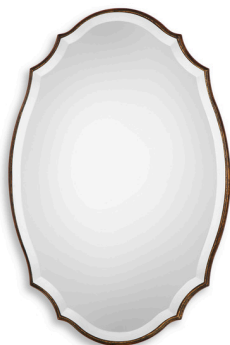

SALT & LIGHT

MIRROR

W00565

A shaped beveled mirror sits atop a rounded edged frame, finished in an antique bronze and gold finish. The bevel is 1". May be hung either vertically or horizontally. Also available in a 20 x 30, W00406.

| | |
|--------------------|------------------------|
| Dimensions: | 28 W X 42 H X 1 D (in) |
| Weight: | 29 |
| Ship Via: | Small Parcel |

Complementary Items

MIRROR W00406

A shaped beveled mirror sits atop a rounded edged frame, finished in an antique bronze and gold finish. The bevel is 1". May be hung either vertically or horizontally. Also available in a 20 x 30, W00406.

- Dimensions: 28 W X 42 H X 1 D (in)
 - Weight: 29
 - Ship Via: Small Parcel
-