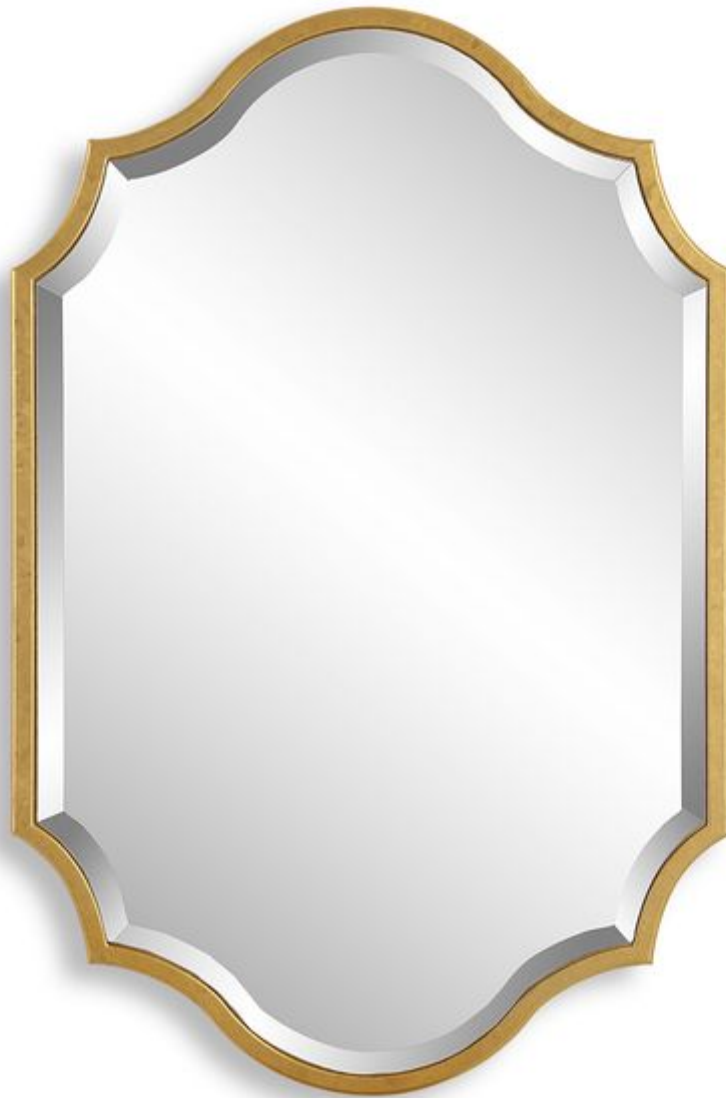

# SALT & LIGHT

## MIRROR

W00563

This metal frame, with its elegant curves and arches, is enhanced with a rich gold leaf finish. Perfect for a foyer to welcome your guests or give your powder room an extra touch. The mirror has a 1" bevel and can be hung either vertically or horizontally.