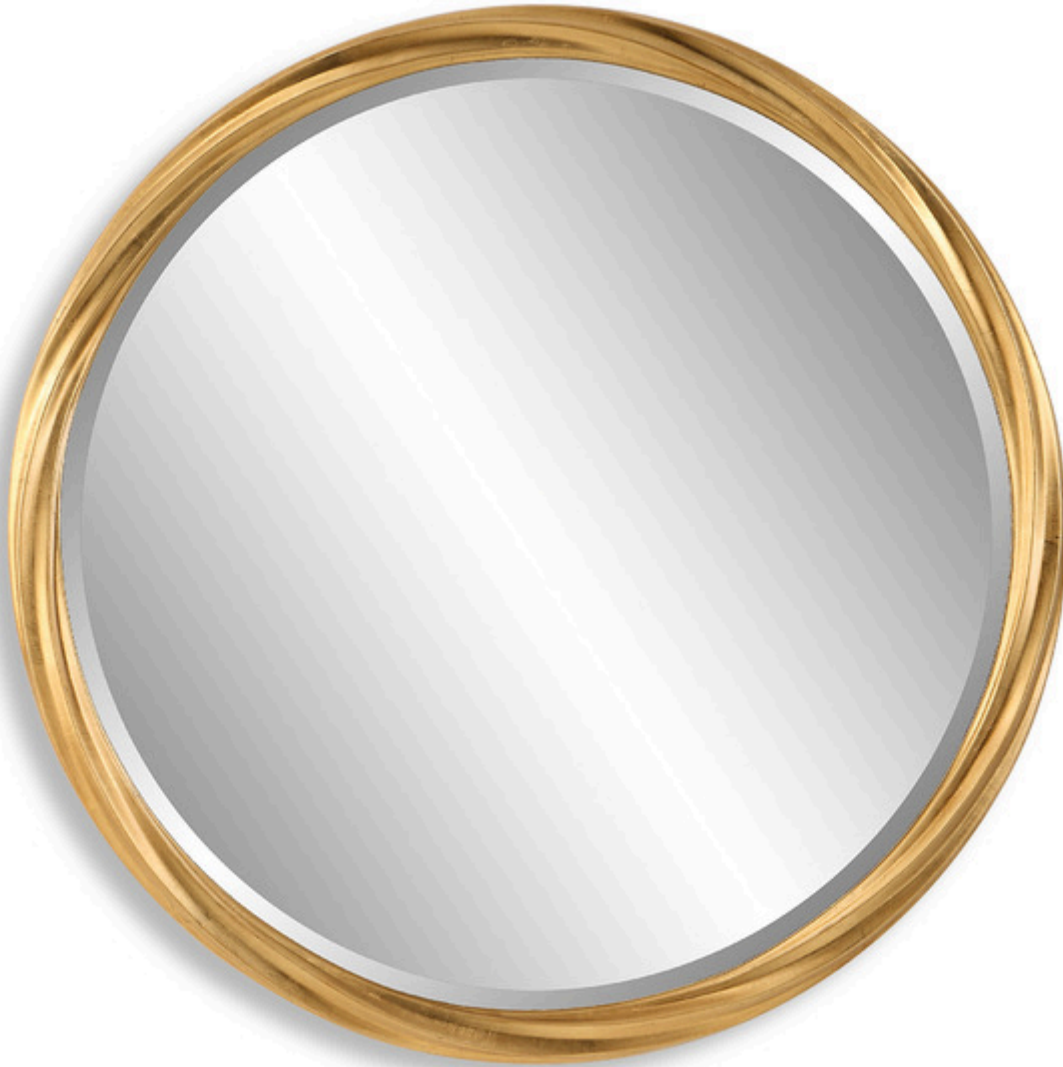

SALT & LIGHT

MIRROR

W00550

This 34" round contemporary design features a twisted profile and is finished in a gold leaf. The mirror has a 1" bevel.

Dimensions:	34 W X 34 H X 1 D (in)
Weight:	21
Ship Via:	Small Parcel