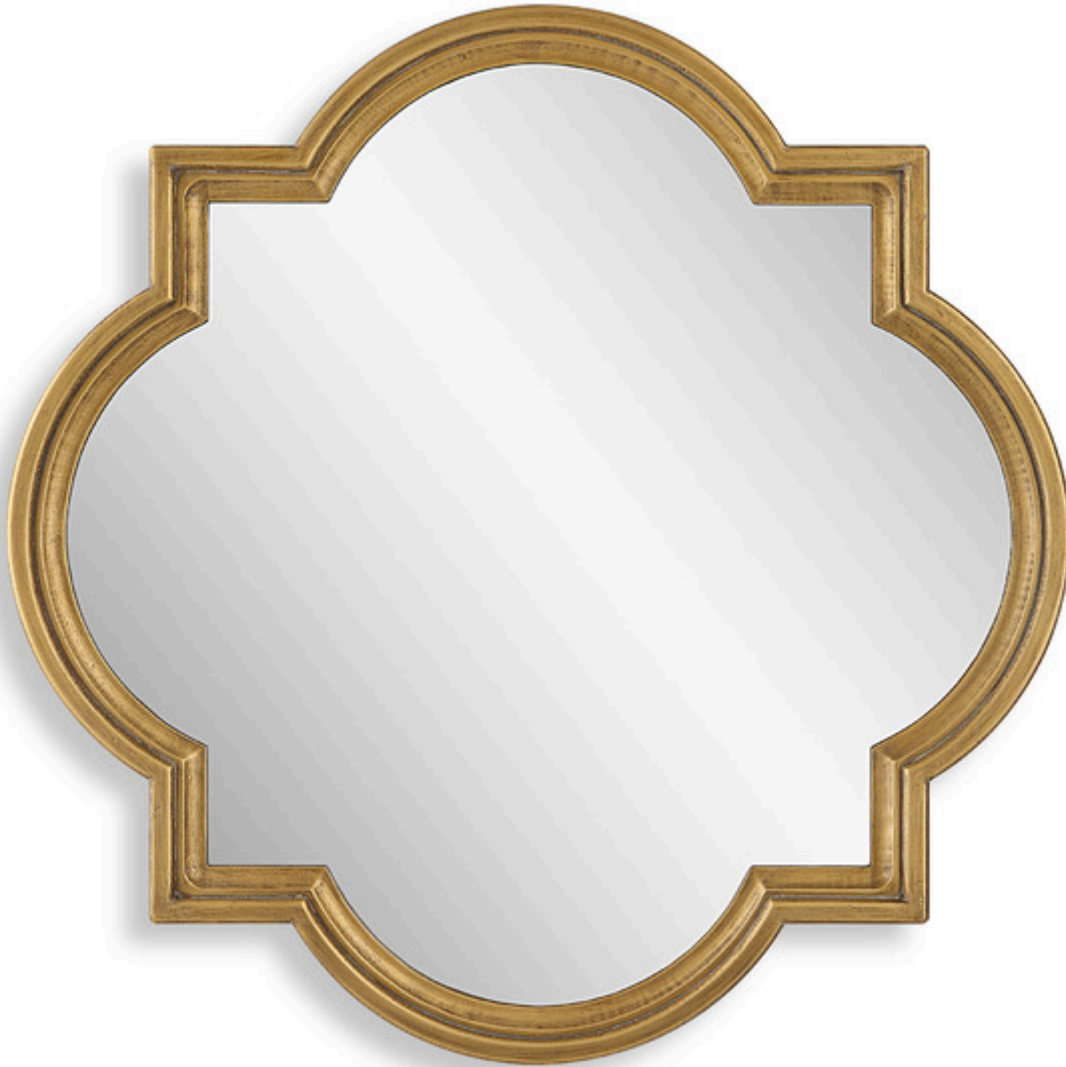

# SALT & LIGHT

## MIRROR

W00544

The unique design of this quatrefoil framed mirror is enhanced by the beautiful gold finish. A gray glaze accentuates the curves and straight lines, giving the frame added depth and character.