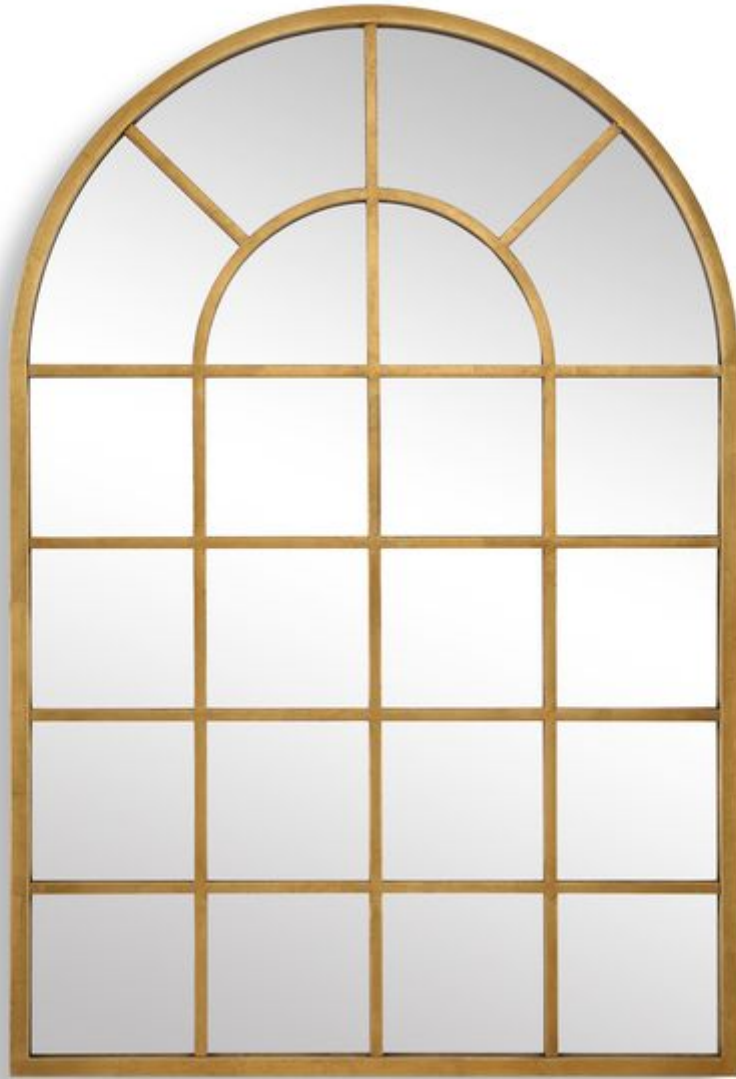

SALT & LIGHT

MIRROR

W00533

Finished in a gold leaf, this metal, arched windowpane frame will add interest to any space.

Dimensions:	30 W X 44 H X 1 D (in)
Weight:	34
Ship Via:	Small Parcel

Complementary Items

MIRROR W00442

Finished in a gold leaf, this metal, arched windowpane frame will add interest to any space.

- Dimensions: 30 W X 44 H X 1 D (in)
- Weight: 34
- Ship Via: Small Parcel

MIRROR W00635

Finished in a gold leaf, this metal, arched windowpane frame will add interest to any space.

- Dimensions: 30 W X 44 H X 1 D (in)
- Weight: 34
- Ship Via: Small Parcel