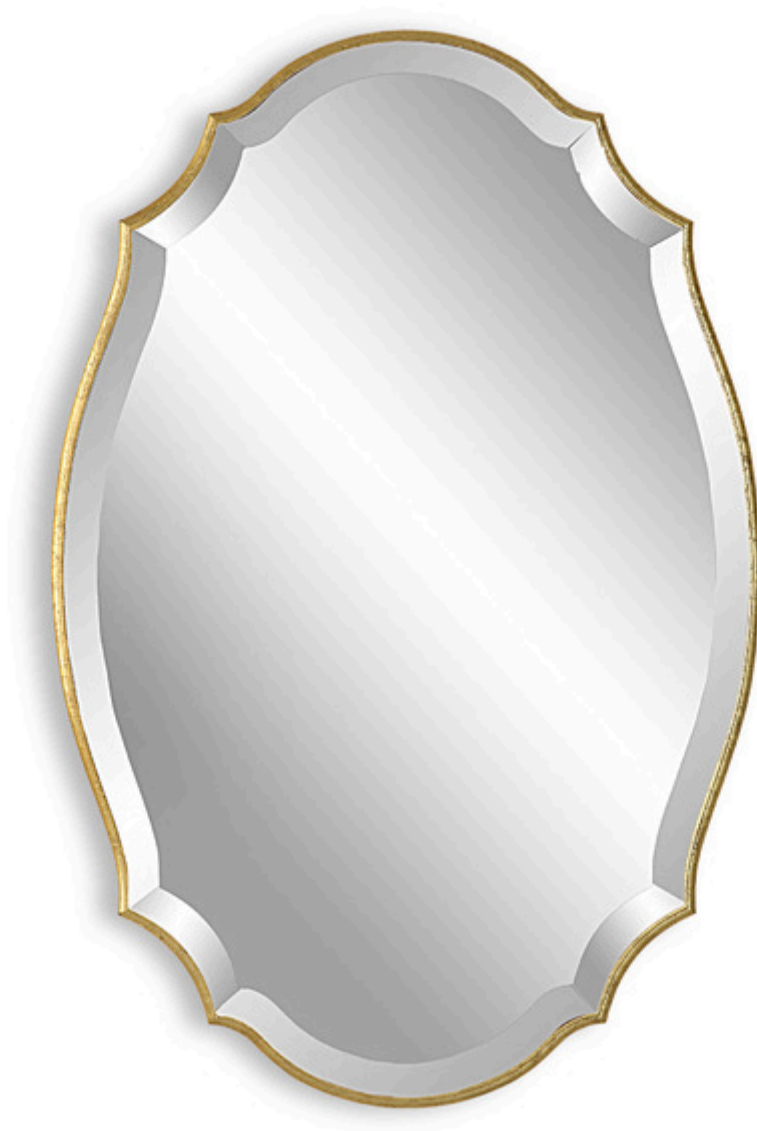

SALT & LIGHT

MIRROR

W00531

A shaped beveled mirror sits atop a rounded edged frame, finished in a lightly antiqued, metallic gold leaf. The bevel is 1" wide. This frame may be hung either vertically or horizontally. Also available in bronze, W00406.

Dimensions:	20 W X 30 H X 1 D (in)
Weight:	16
Ship Via:	Small Parcel

Complementary Items

MIRROR W00406

A shaped beveled mirror sits atop a rounded edged frame, finished in a lightly antiqued, metallic gold leaf. The bevel is 1" wide. This frame may be hung either vertically or horizontally. Also available in bronze, W00406.

- Dimensions: 20 W X 30 H X 1 D (in)
 - Weight: 16
 - Ship Via: Small Parcel
-