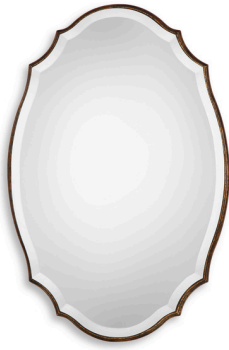

SALT & LIGHT

MIRROR

W00531

A shaped beveled mirror sits atop a rounded edged frame, finished in a lightly antiqued, metallic gold leaf. The bevel is 1" wide. This frame may be hung either vertically or horizontally. Also available in bronze, W00406.

Dimensions:	20 W X 30 H X 1 D (in)
Weight:	16
Ship Via:	Small Parcel

Complementary Items

MIRROR W00406

A shaped beveled mirror sits atop a rounded edged frame, finished in a lightly antiqued, metallic gold leaf. The bevel is 1" wide. This frame may be hung either vertically or horizontally. Also available in bronze, W00406.

- Dimensions: 20 W X 30 H X 1 D (in)
 - Weight: 16
 - Ship Via: Small Parcel
-