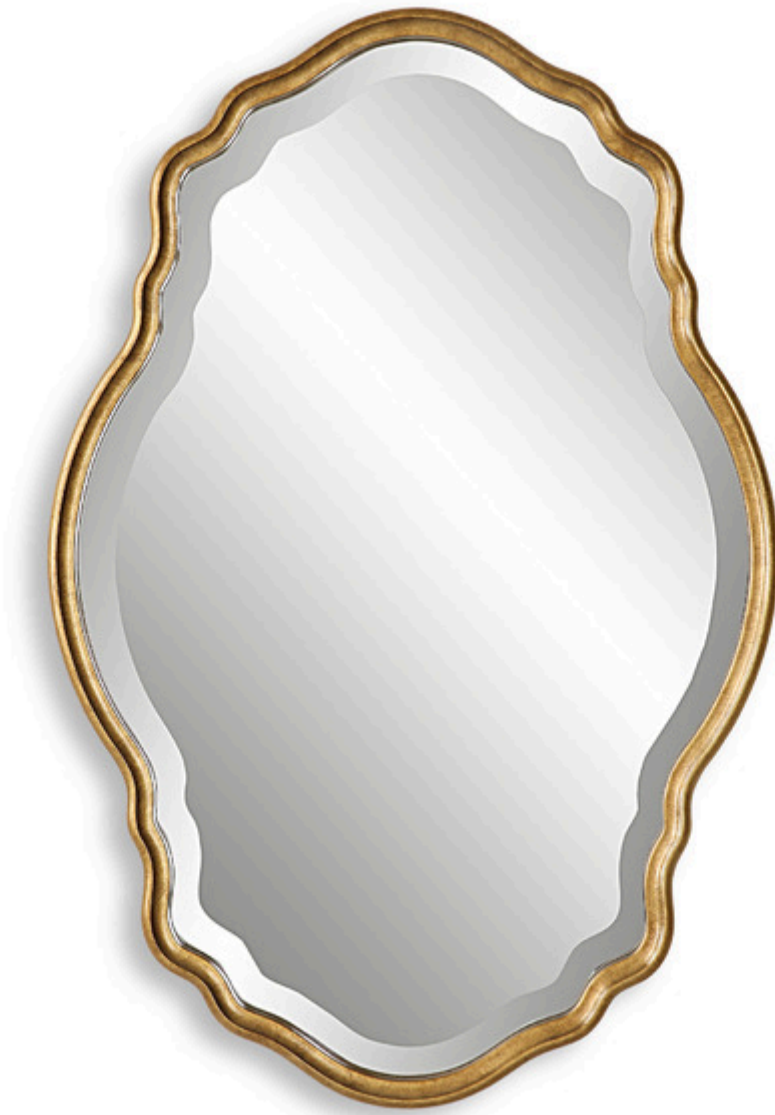

SALT & LIGHT

MIRROR

W00525

Graceful curves add elegance to this unique mirror. The frame features a rich gold finish with amber glaze. The mirror has a 1.25" bevel. May be hung either vertically or horizontally. Also available in antiqued silver, W00434.

Dimensions:	22 W X 33 H X 1 D (in)
Weight:	21
Ship Via:	Small Parcel

Complementary Items

MIRROR W00434

Graceful curves add elegance to this unique mirror. The frame features a rich gold finish with amber glaze. The mirror has a 1.25" bevel. May be hung either vertically or horizontally. Also available in antiqued silver, W00434.

- Dimensions: 22 W X 33 H X 1 D (in)
 - Weight: 21
 - Ship Via: Small Parcel
-