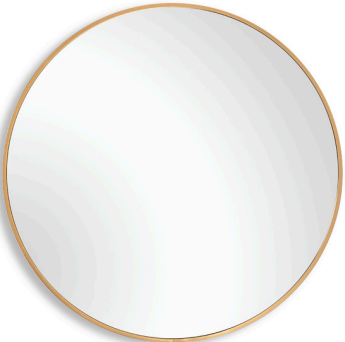

MIRROR W00511

This 34" round mirror, made of aluminum, is finished in a brushed gold. Whether you are updating a foyer or a bathroom, the simple, clean design will give any space a refreshed look. Also available in black, W00505.

1. Dimensions: 34 W X 34 H X 2 D (in)
   - Weight: 23
   - Ship Via: Small Parcel
2. ---