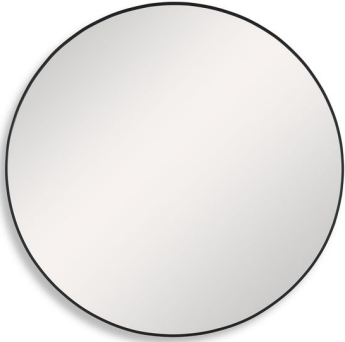

## MIRROR

W00512

This 34" round mirror, made of aluminum, is finished in a brushed gold. Whether you are updating a foyer or a bathroom, the simple, clean design will give any space a refreshed look.

<b>Dimensions:</b>	34 W X 34 H X 2 D (in)
<b>Weight:</b>	23
<b>Ship Via:</b>	Small Parcel

### **MIRROR W00505**

This 34" round mirror, made of aluminum, is finished in a brushed gold. Whether you are updating a foyer or a bathroom, the simple, clean design will give any space a refreshed look.