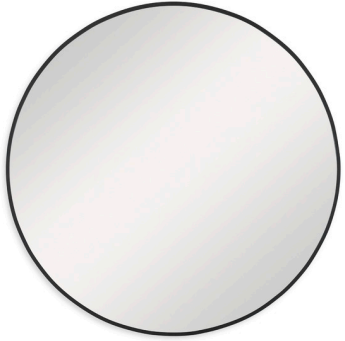

MIRROR W00510

This 34" round mirror, made of aluminum, is finished in a brushed gold. Whether you are updating a foyer or a bathroom, the simple, clean design will give any space a refreshed look. Also available in black, W00505.

1. Dimensions: 34 W X 34 H X 2 D (in)
   - Weight: 23
   - Ship Via: Small Parcel
2. ---