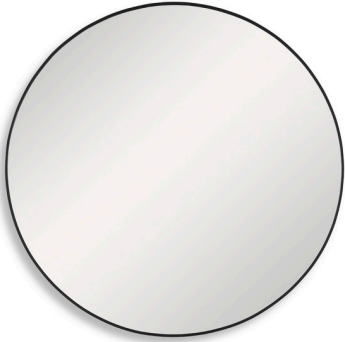

## MIRROR

W00512

This 34" round mirror, made of aluminum, is finished in a brushed gold. Whether you are updating a foyer or a bathroom, the simple, clean design will give any space a refreshed look. Also available in black, W00505.

<b>Dimensions:</b>	34 W X 34 H X 2 D (in)
<b>Weight:</b>	23
<b>Ship Via:</b>	Small Parcel

### **MIRROR W00505**

This 34" round mirror, made of aluminum, is finished in a brushed gold. Whether you are updating a foyer or a bathroom, the simple, clean design will give any space a refreshed look. Also available in black, W00505.

### **MIRROR W00510**

This 34" round mirror, made of aluminum, is finished in a brushed gold. Whether you are updating a foyer or a bathroom, the simple, clean design will give any space a refreshed look. Also available in black, W00505.