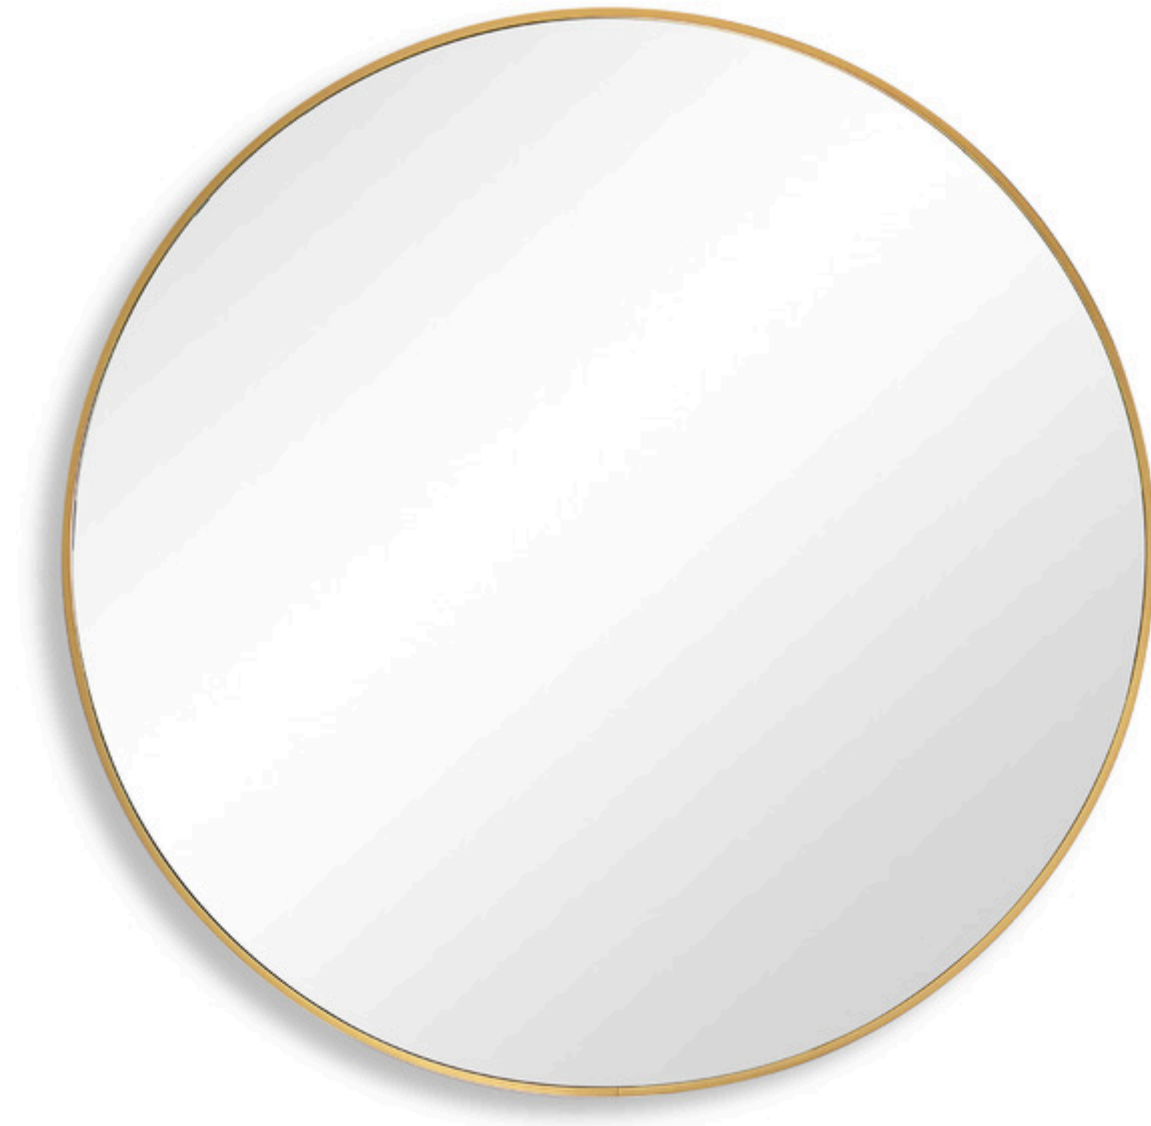

## MIRROR

W00512

This 34" round mirror, made of aluminum, is finished in a brushed gold. Whether you are updating a foyer or a bathroom, the simple, clean design will give any space a refreshed look. Also available in black, W00505.

### **MIRROR W00505**

This 34" round mirror, made of aluminum, is finished in a brushed gold. Whether you are updating a foyer or a bathroom, the simple, clean design will give any space a refreshed look. Also available in black, W00505.

### **MIRROR W00510**

This 34" round mirror, made of aluminum, is finished in a brushed gold. Whether you are updating a foyer or a bathroom, the simple, clean design will give any space a refreshed look. Also available in black, W00505.