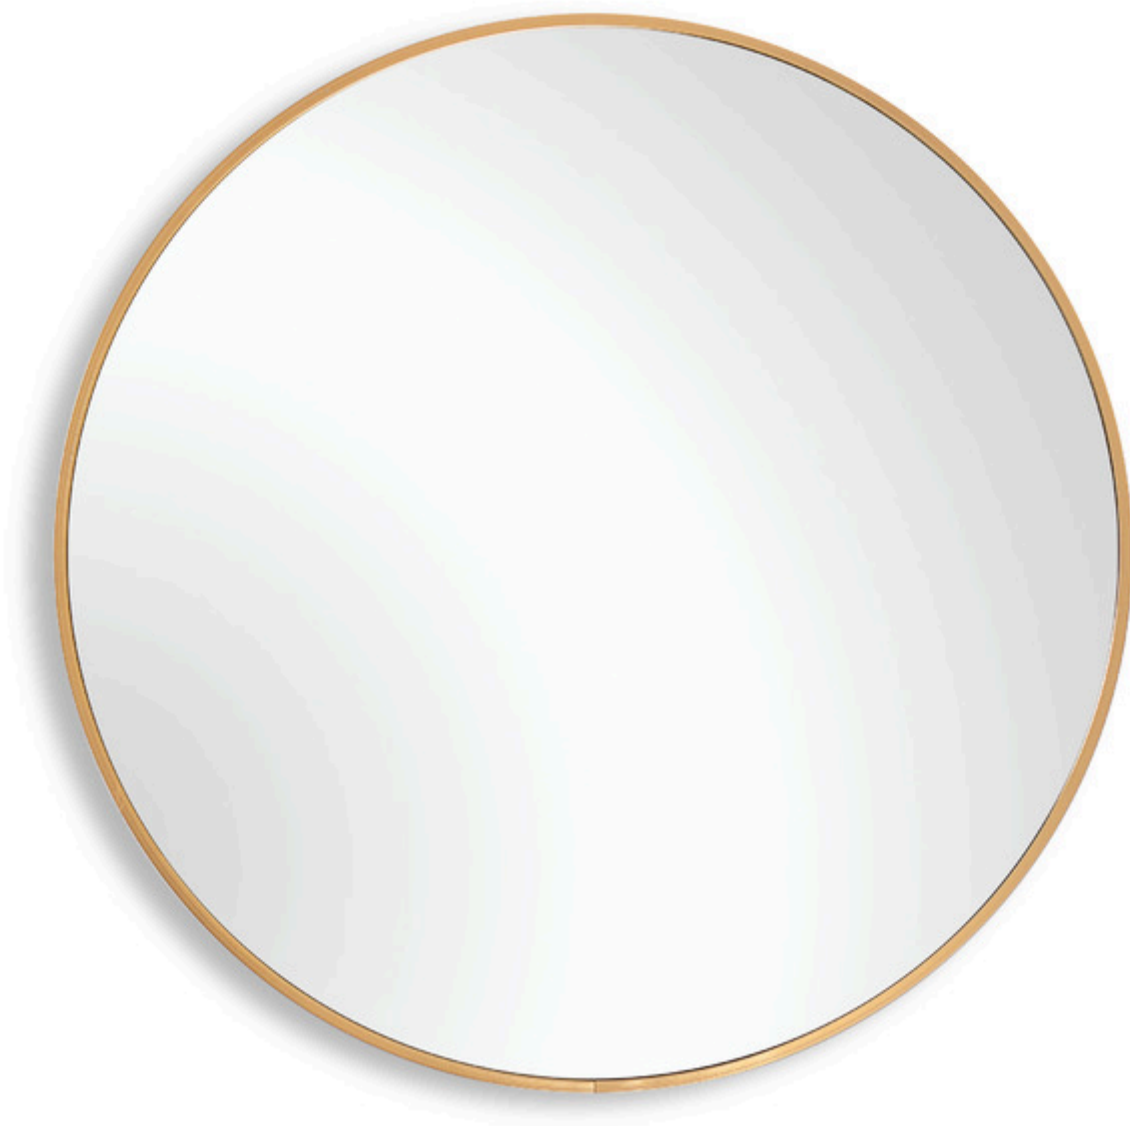

## MIRROR

W00511

The simple clean design of this 24" round aluminum mirror makes it easy to use in just about any space. Whether you are looking to add interest to a foyer or need something over a bathroom vanity, the brushed gold finish will complement almost any decor. Also available in black, W00510.

### **MIRROR W00505**

The simple clean design of this 24" round aluminum mirror makes it easy to use in just about any space. Whether you are looking to add interest to a foyer or need something over a bathroom vanity, the brushed gold finish will complement almost any decor. Also available in black, W00510.

- Dimensions: 24 W X 24 H X 1 D (in)
  - Weight: 12
  - Ship Via: Small Parcel
- 

### **MIRROR W00510**

The simple clean design of this 24" round aluminum mirror makes it easy to use in just about any space. Whether you are looking to add interest to a foyer or need something over a bathroom vanity, the brushed gold finish will complement almost any decor. Also available in black, W00510.