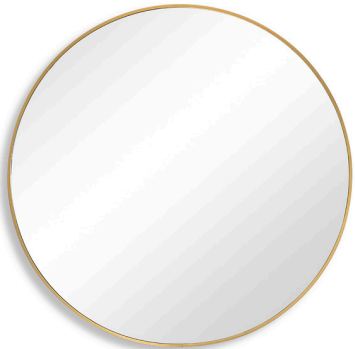

MIRROR W00512

The simple clean design of this 24" round aluminum mirror makes it easy to use in just about any space. Whether you are looking to add interest to a foyer or need something over a bathroom vanity, the brushed gold finish will complement almost any decor. Also available in black, W00510.

1. Dimensions: 24 W X 24 H X 1 D (in)
   - Weight: 12
   - Ship Via: Small Parcel
2. ---