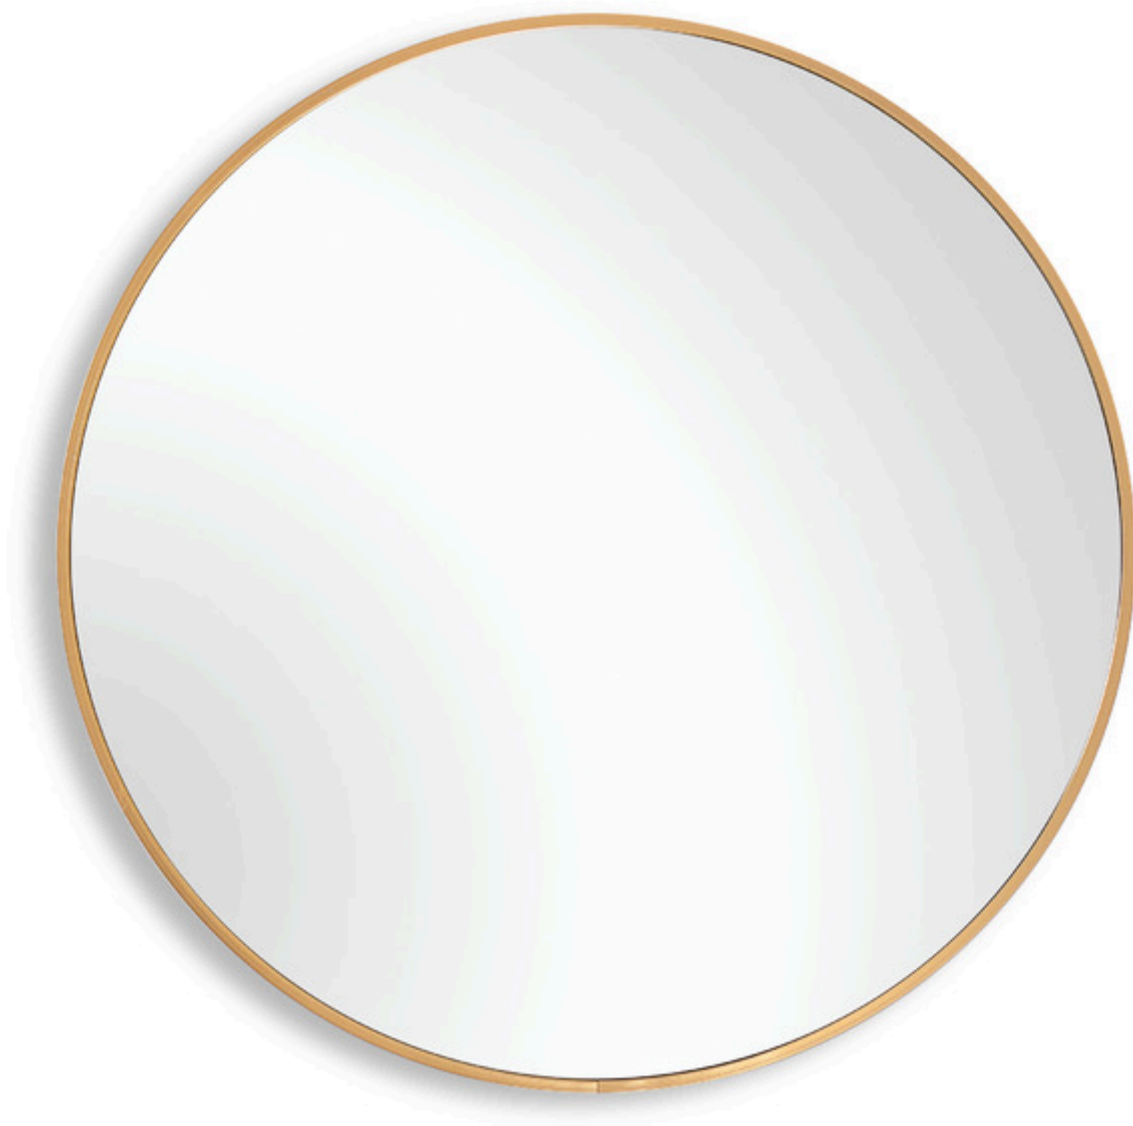

SALT & LIGHT

MIRROR

W00511

The simple clean design of this 24" round aluminum mirror makes it easy to use in just about any space. Whether you are looking to add interest to a foyer or need something over a bathroom vanity, the brushed gold finish will complement almost any decor. Also available in black, W00510.

Dimensions:	24 W X 24 H X 1 D (in)
Weight:	12
Ship Via:	Small Parcel

Complementary Items

MIRROR W00505

The simple clean design of this 24" round aluminum mirror makes it easy to use in just about any space. Whether you are looking to add interest to a foyer or need something over a bathroom vanity, the brushed gold finish will complement almost any decor. Also available in black, W00510.

- Dimensions: 24 W X 24 H X 1 D (in)
 - Weight: 12
 - Ship Via: Small Parcel
-

MIRROR W00510

The simple clean design of this 24" round aluminum mirror makes it easy to use in just about any space. Whether you are looking to add interest to a foyer or need something over a bathroom vanity, the brushed gold finish will complement almost any decor. Also available in black, W00510.

- Dimensions: 24 W X 24 H X 1 D (in)
 - Weight: 12
 - Ship Via: Small Parcel
-

MIRROR W00512

The simple clean design of this 24" round aluminum mirror makes it easy to use in just about any space. Whether you are looking to add interest to a foyer or need something over a bathroom vanity, the brushed gold finish will complement almost any decor. Also available in black, W00510.