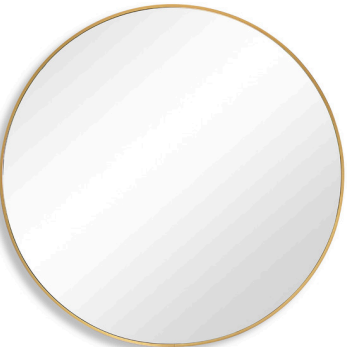

SALT & LIGHT

MIRROR

W00510

The simple clean design of this 24" round aluminum mirror makes it easy to use in just about any space. Whether you are looking to add interest to a foyer or need something over a bathroom vanity, the satin black finish will complement almost any decor. Also available in brushed gold, W00511.

Dimensions:	24 W X 24 H X 1 D (in)
Weight:	12
Ship Via:	Small Parcel

Complementary Items

MIRROR W00505

The simple clean design of this 24" round aluminum mirror makes it easy to use in just about any space. Whether you are looking to add interest to a foyer or need something over a bathroom vanity, the satin black finish will complement almost any decor. Also available in brushed gold, W00511.

- Dimensions: 24 W X 24 H X 1 D (in)
 - Weight: 12
 - Ship Via: Small Parcel
-

MIRROR W00511

The simple clean design of this 24" round aluminum mirror makes it easy to use in just about any space. Whether you are looking to add interest to a foyer or need something over a bathroom vanity, the satin black finish will complement almost any decor. Also available in brushed gold, W00511.

- Dimensions: 24 W X 24 H X 1 D (in)
 - Weight: 12
 - Ship Via: Small Parcel
-

MIRROR W00512

The simple clean design of this 24" round aluminum mirror makes it easy to use in just about any space. Whether you are looking to add interest to a foyer or need something over a bathroom vanity, the satin black finish will complement almost any decor. Also available in brushed gold, W00511.