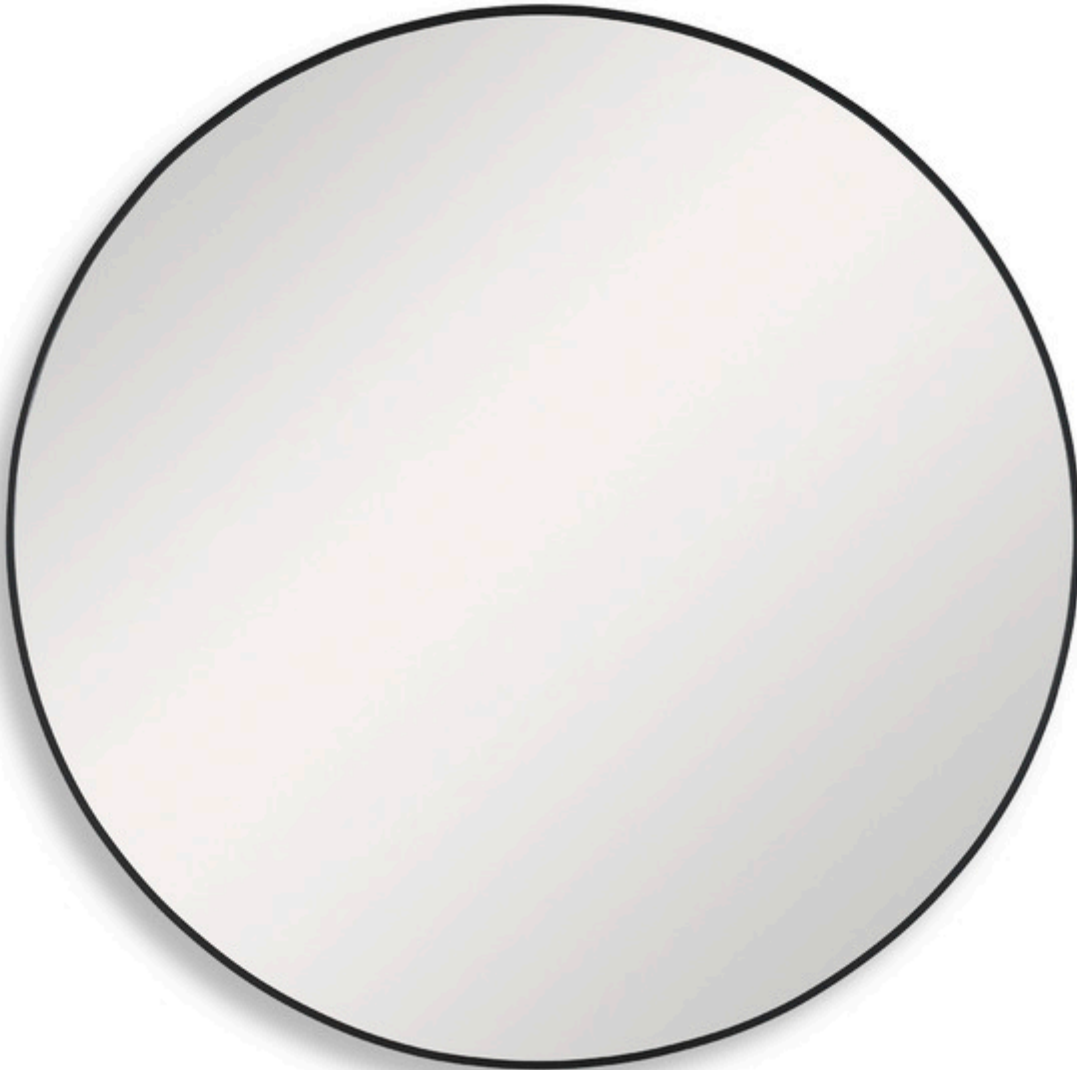

SALT & LIGHT

MIRROR

W00505

This 34" round mirror, made of aluminum, is finished in satin black. Whether you are updating a foyer or a bathroom, the simple, clean design will give any space a refreshed look. Also available in brushed gold, W00512.

Dimensions:	34 W X 34 H X 2 D (in)
Weight:	23
Ship Via:	Small Parcel

Complementary Items

MIRROR W00512

This 34" round mirror, made of aluminum, is finished in satin black. Whether you are updating a foyer or a bathroom, the simple, clean design will give any space a refreshed look. Also available in brushed gold, W00512.

- Dimensions: 34 W X 34 H X 2 D (in)
 - Weight: 23
 - Ship Via: Small Parcel
-

MIRROR W00511

This 34" round mirror, made of aluminum, is finished in satin black. Whether you are updating a foyer or a bathroom, the simple, clean design will give any space a refreshed look. Also available in brushed gold, W00512.

- Dimensions: 34 W X 34 H X 2 D (in)
 - Weight: 23
 - Ship Via: Small Parcel
-

MIRROR W00510

This 34" round mirror, made of aluminum, is finished in satin black. Whether you are updating a foyer or a bathroom, the simple, clean design will give any space a refreshed look. Also available in brushed gold, W00512.