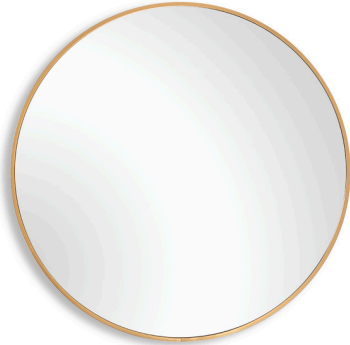

SALT & LIGHT

MIRROR

W00505

This 34" round mirror, made of aluminum, is finished in satin black. Whether you are updating a foyer or a bathroom, the simple, clean design will give any space a refreshed look. Also available in brushed gold, W00512.

Dimensions:	34 W X 34 H X 2 D (in)
Weight:	23
Ship Via:	Small Parcel

Complementary Items

MIRROR W00512

This 34" round mirror, made of aluminum, is finished in satin black. Whether you are updating a foyer or a bathroom, the simple, clean design will give any space a refreshed look. Also available in brushed gold, W00512.

- Dimensions: 34 W X 34 H X 2 D (in)
 - Weight: 23
 - Ship Via: Small Parcel
-

MIRROR W00511

This 34" round mirror, made of aluminum, is finished in satin black. Whether you are updating a foyer or a bathroom, the simple, clean design will give any space a refreshed look. Also available in brushed gold, W00512.

- Dimensions: 34 W X 34 H X 2 D (in)
 - Weight: 23
 - Ship Via: Small Parcel
-

MIRROR W00510

This 34" round mirror, made of aluminum, is finished in satin black. Whether you are updating a foyer or a bathroom, the simple, clean design will give any space a refreshed look. Also available in brushed gold, W00512.