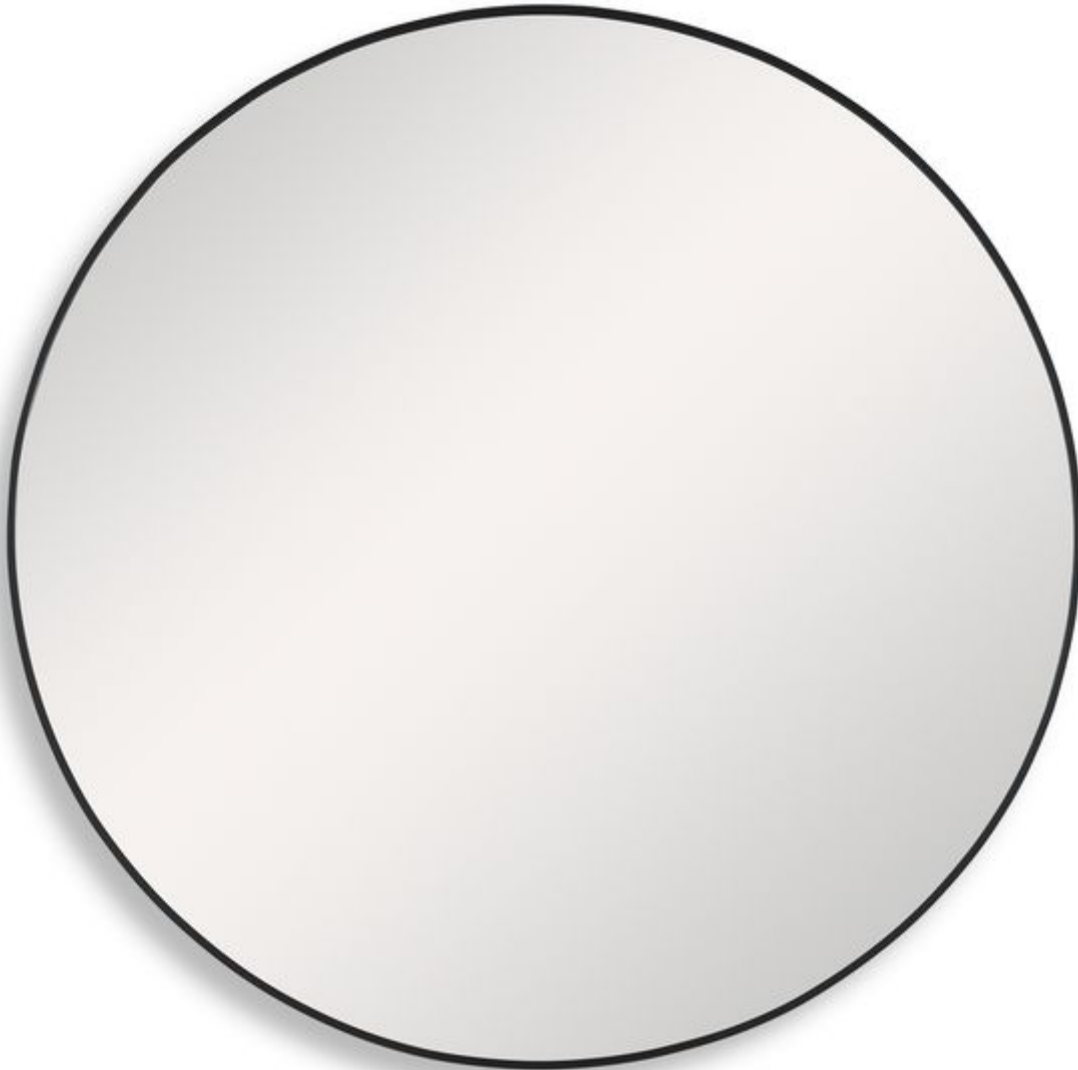

SALT & LIGHT

MIRROR

W00505

This 34" round mirror, made of aluminum, is finished in satin black. Whether you are updating a foyer or a bathroom, the simple, clean design will give any space a refreshed look.

Dimensions:	34 W X 34 H X 2 D (in)
Weight:	23
Ship Via:	Small Parcel

Complementary Items

MIRROR W00512

This 34" round mirror, made of aluminum, is finished in satin black. Whether you are updating a foyer or a bathroom, the simple, clean design will give any space a refreshed look.

- Dimensions: 34 W X 34 H X 2 D (in)
 - Weight: 23
 - Ship Via: Small Parcel
-