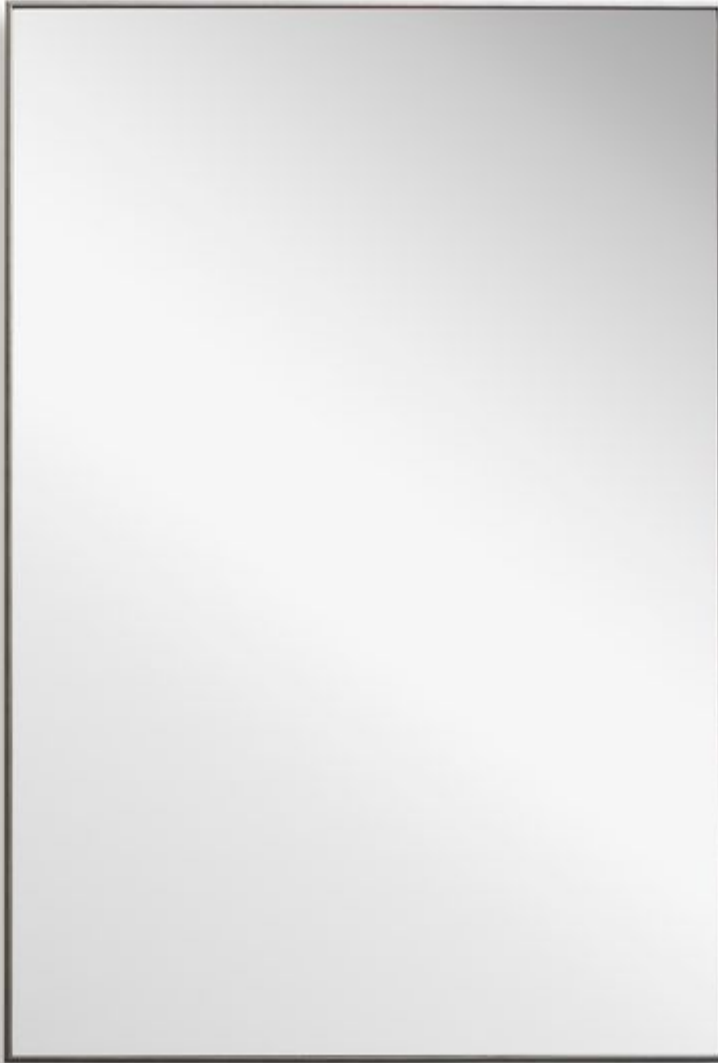

SALT & LIGHT

MIRROR

W00501

This thin frame, with silver finish and plain mirror, creates a simple, clean design. It is perfect over a bathroom vanity or wherever you want an updated, contemporary look. May be hung either vertically or horizontally. Also available in black, W00498, gunmetal, W00499, and gold, W00500.

Dimensions:	21 W X 31 H X 1 D (in)
Weight:	13
Ship Via:	Small Parcel

Complementary Items

MIRROR W00498

This thin frame, with silver finish and plain mirror, creates a simple, clean design. It is perfect over a bathroom vanity or wherever you want an updated, contemporary look. May be hung either vertically or horizontally. Also available in black, W00498, gunmetal, W00499, and gold, W00500.

- Dimensions: 21 W X 31 H X 1 D (in)
 - Weight: 13
 - Ship Via: Small Parcel
-

MIRROR W00499

This thin frame, with silver finish and plain mirror, creates a simple, clean design. It is perfect over a bathroom vanity or wherever you want an updated, contemporary look. May be hung either vertically or horizontally. Also available in black, W00498, gunmetal, W00499, and gold, W00500.

- Dimensions: 21 W X 31 H X 1 D (in)
 - Weight: 13
 - Ship Via: Small Parcel
-

MIRROR W00500

This thin frame, with silver finish and plain mirror, creates a simple, clean design. It is perfect over a bathroom vanity or wherever you want an updated, contemporary look. May be hung either vertically or horizontally. Also available in black, W00498, gunmetal, W00499, and gold, W00500.