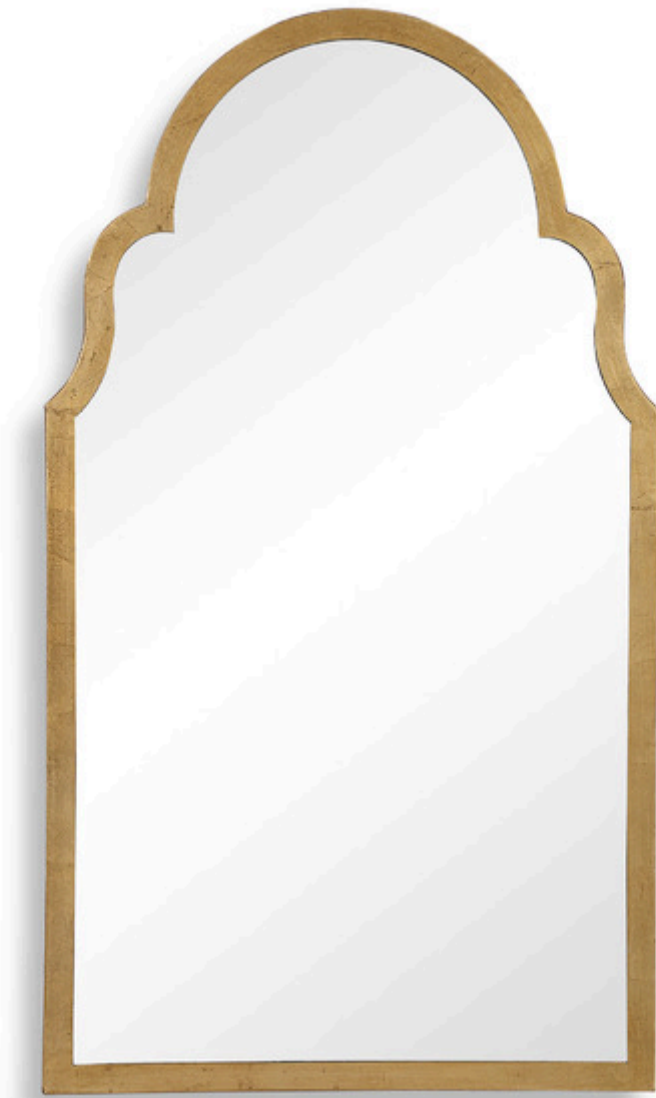

SALT & LIGHT

MIRROR

W00496

This beautiful shaped arch top frame will be a focal point of any room. Made of iron, it is finished in a gold leaf. Also available in black, W00494, and silver leaf, W00495.

Dimensions:	21 W X 37 H X 1 D (in)
Weight:	20
Ship Via:	Small Parcel

Complementary Items

MIRROR W00494

This beautiful shaped arch top frame will be a focal point of any room. Made of iron, it is finished in a gold leaf. Also available in black, W00494, and silver leaf, W00495.

- Dimensions: 21 W X 37 H X 1 D (in)
 - Weight: 20
 - Ship Via: Small Parcel
-

MIRROR W00495

This beautiful shaped arch top frame will be a focal point of any room. Made of iron, it is finished in a gold leaf. Also available in black, W00494, and silver leaf, W00495.

- Dimensions: 21 W X 37 H X 1 D (in)
 - Weight: 20
 - Ship Via: Small Parcel
-