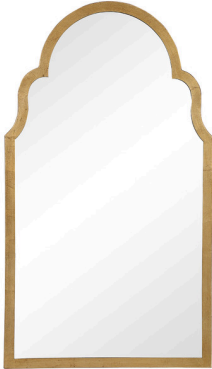

## MIRROR

W00495

This beautiful shaped arch top frame will be a focal point of any room. Made of iron, it is finished in a silver leaf. Also available in black, W00494, and gold leaf, W00496.

<b>Dimensions:</b>	21 W X 37 H X 1 D (in)
<b>Weight:</b>	20
<b>Ship Via:</b>	Small Parcel

### **MIRROR W00494**

This beautiful shaped arch top frame will be a focal point of any room. Made of iron, it is finished in a satin black. Also available in silver leaf, W00495, and gold leaf, W00496.

### **MIRROR W00496**

This beautiful shaped arch top frame will be a focal point of any room. Made of iron, it is finished in a gold leaf. Also available in black, W00494, and silver leaf, W00495.

- Dimensions: 21 W X 37 H X 1 D (in)
  - Weight: 20
  - Ship Via: Small Parcel
-