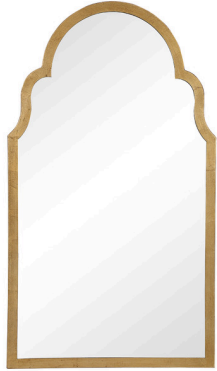

## MIRROR

W00494

This beautiful shaped arch top frame will be a focal point of any room. Made of iron, it is finished in a satin black. Also available in silver leaf, W00495, and gold leaf, W00496.

<b>Dimensions:</b>	21 W X 37 H X 1 D (in)
<b>Weight:</b>	20
<b>Ship Via:</b>	Small Parcel

### **MIRROR W00495**

This beautiful shaped arch top frame will be a focal point of any room. Made of iron, it is finished in a silver leaf. Also available in black, W00494, and gold leaf, W00496.

- Dimensions: 21 W X 37 H X 1 D (in)
  - Weight: 20
  - Ship Via: Small Parcel
- 

### **MIRROR W00496**

This beautiful shaped arch top frame will be a focal point of any room. Made of iron, it is finished in a gold leaf. Also available in black, W00494, and silver leaf, W00495.

- Dimensions: 21 W X 37 H X 1 D (in)
  - Weight: 20
  - Ship Via: Small Parcel
-