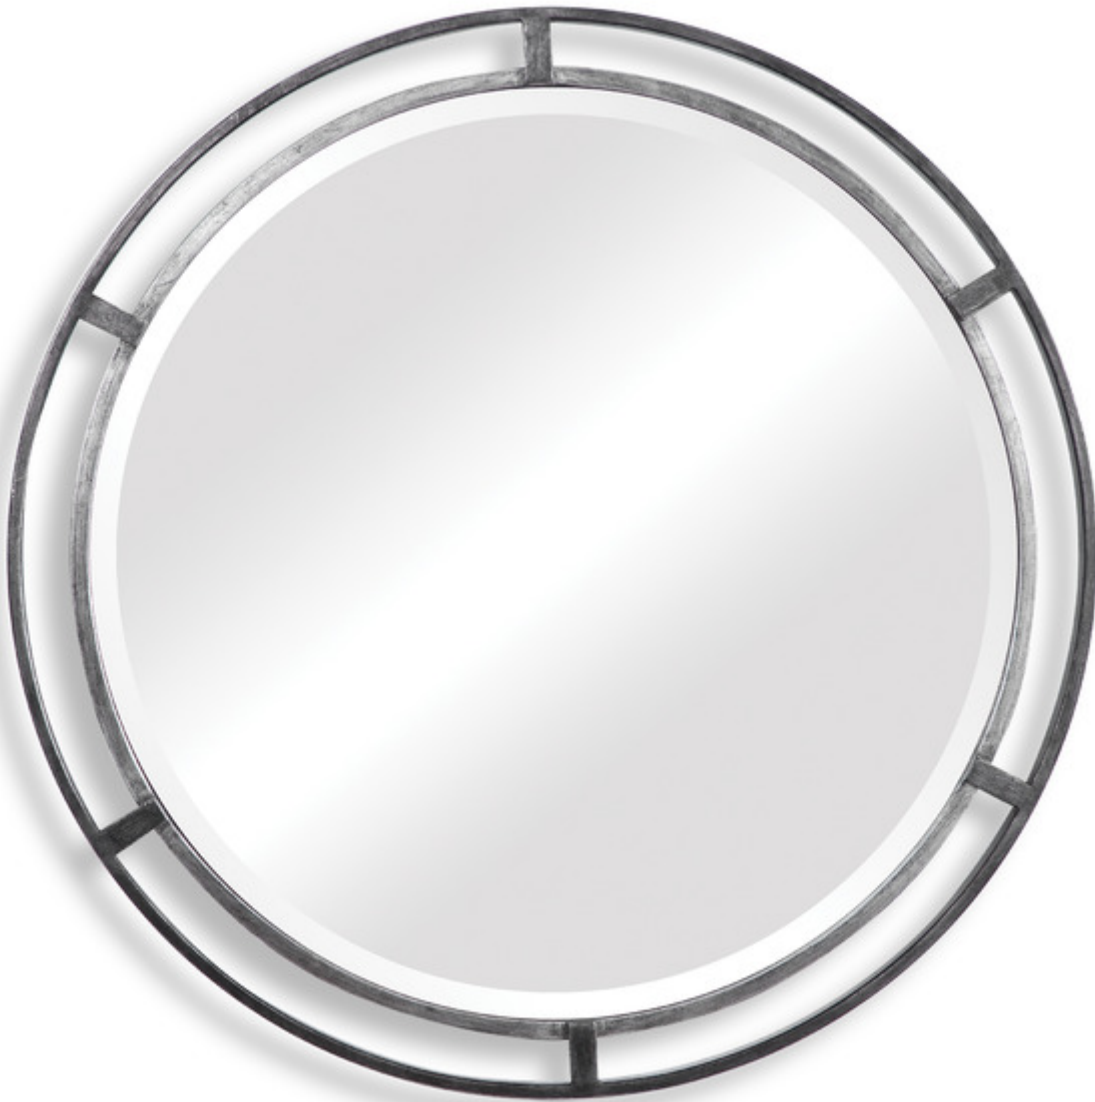

SALT & LIGHT

MIRROR

W00482

This 30" iron 3-dimensional design features an outer frame, finished in a dark silver and connected to a center, finished in a complementary lighter silver. A 1" bevel completes the look.

Dimensions:	30 W X 30 H X 1 D (in)
Weight:	22
Ship Via:	Small Parcel