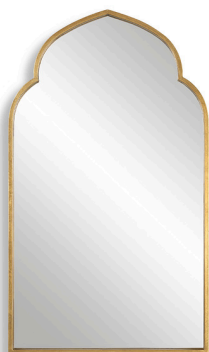

## MIRROR

W00452

This beautiful Moroccan style design is made of metal and finished in a rich dark bronze with golden highlights. Also available in gold leaf, W00534, and silver, W00535.

<b>Dimensions:</b>	22 W X 38 H X 1 D (in)
<b>Weight:</b>	24
<b>Ship Via:</b>	Small Parcel

### **MIRROR W00534**

This beautiful Moroccan style design is made of metal and finished in a rich dark bronze with golden highlights. Also available in gold leaf, W00534, and silver, W00535.

- Dimensions: 22 W X 38 H X 1 D (in)
  - Weight: 24
  - Ship Via: Small Parcel
- 

### **MIRROR W00535**

This beautiful Moroccan style design is made of metal and finished in a rich dark bronze with golden highlights. Also available in gold leaf, W00534, and silver, W00535.

- Dimensions: 22 W X 38 H X 1 D (in)
  - Weight: 24
  - Ship Via: Small Parcel
-