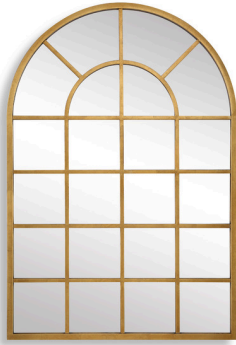

SALT & LIGHT

MIRROR

W00442

Finished in an antique rustic gray, this metal, arched windowpane frame will add interest to any space.

Dimensions:	30 W X 44 H X 1 D (in)
Weight:	35
Ship Via:	Small Parcel

Complementary Items

MIRROR W00533

Finished in an antique rustic gray, this metal, arched windowpane frame will add interest to any space.

- Dimensions: 30 W X 44 H X 1 D (in)
 - Weight: 35
 - Ship Via: Small Parcel
-

MIRROR W00635

Finished in an antique rustic gray, this metal, arched windowpane frame will add interest to any space.

- Dimensions: 30 W X 44 H X 1 D (in)
 - Weight: 35
 - Ship Via: Small Parcel
-