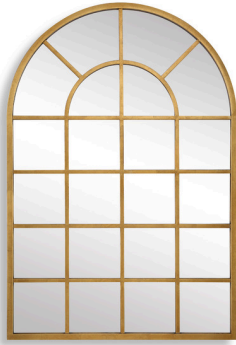

SALT & LIGHT

MIRROR

W00442

Finished in an antique rustic gray, this metal, arched windowpane frame will add interest to any space. Also available in gold leaf, W00533.

Dimensions:	30 W X 44 H X 1 D (in)
Weight:	35
Ship Via:	Small Parcel

Complementary Items

MIRROR W00533

Finished in an antique rustic gray, this metal, arched windowpane frame will add interest to any space. Also available in gold leaf, W00533.

- Dimensions: 30 W X 44 H X 1 D (in)
 - Weight: 35
 - Ship Via: Small Parcel
-